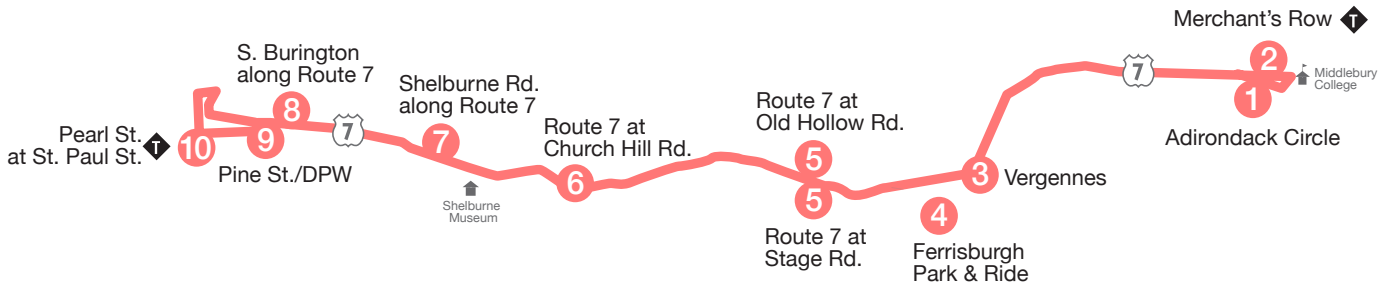

R On-board request only.

P Commuter parking available. Department of Labor Park & Ride please park in the last row near the bike path.

T Transfer point. Please ask driver for assistance.

Operated by:

PO Box 532, 282 Boardman St., Middlebury, VT 05753
802-388-1946, TDD 711

BURLINGTON TO MIDDLEBURY

	Pearl St. at St. Paul St.	Pine St./DPW	S. Burlington along Rt. 7	Shelburne along Rt. 7	Rt. 7 at Church Hill Rd.	Rt. 7 at Stage Rd.	Ferrisburgh Park & Ride	Vergennes Opera House	Merchant's Row	Adirondack Circle
	10	9	8	7	6	5	4	3	2	1
AM	11:00	11:07	R	R	11:32	11:40	11:47	11:50	12:10	12:15
PM	1:30	1:37	R	R	2:02	2:10	2:17	2:20	2:40	2:45
	6:00	6:07	R	R	6:32	6:40	6:47	6:50	7:10	7:15
	8:30	8:37	R	R	9:02	9:10	9:17	9:20	9:40	9:45

The fare for this route is $4.00 one-way and exact change is required. Bus drivers are not able to make change.

If you wish to transfer to another bus in Burlington, ask the driver for a free transfer pass.

Please see ACTR's System Schedule or a Rider's Guide and schedules for other ACTR bus services, available at actr-vt.org.

Deviations from this route are available up to 1/4 mile upon request. To request a deviation, call ACTR a day in advance at 802-388-1946 or ask a bus driver to assist you. The actual arrival time at each stop may vary depending upon any deviation requests along the route.