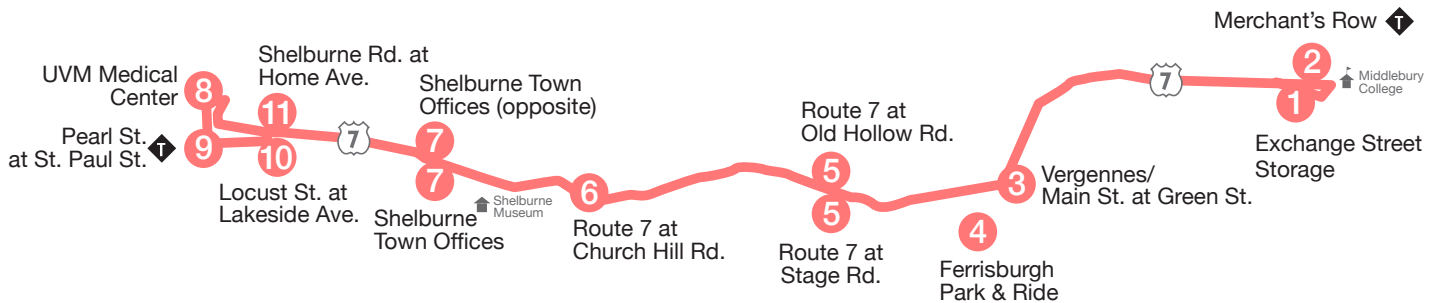

R By on-board request only.

P Commuter parking available. Department of Labor Park & Ride please park in the last row near the bike path.

↑ Transfer point. Please ask driver for assistance.

MIDDLEBURY TO BURLINGTON

	Exchange St. Storage	P									
	Merchant's Row	↓									
	Vergennes Main at Green St.										
	Ferrisburgh Park & Ride	P									
	Route 7 at Old Hollow Rd.										
	Route 7 at Church Hill Rd.	P									
	Shelburne Town Offices (opposite)										
	UVM Medical Center										
	Pine St. at Locust St.										
	Pearl St. at St. Paul St.	↓									
	Pine St. at Lakeside Ave.										
		1	2	3	4	5	6	7	8	10	10
		6:10	*6:15	6:38	6:43	6:50	6:58	7:04	7:39	-	7:45
AM		7:10	*7:15	7:38	7:43	7:50	T7:58	8:06	8:39	-	8:45
PM		6:00	*6:05	6:20	C	6:30	R	6:42	-	7:05	7:15
		6:35	*6:40	7:00	C	7:10	R	7:20	-	7:45	7:50

This route is operated by ACTR. Connections to GMT routes can be made via ACTR's Middlebury LINK Express*.

*ACTR does not accept GMT LINK passes on Saturdays.

MIDDLEBURY TO BURLINGTON

	Adirondack Circle	Merchant's Row	Main St. at Green St.	Ferrisburgh Park & Ride	Rt. 7 at Old Hollow Rd.	Rt 7 at Church Hill Rd.	Shelburne Rd. along Rt. 7	S. Burlington along Rt. 7	Pine St./DPW	Pearl St. at St. Paul St.
	1	2	3	4	5	6	7	8	9	10
AM	9:45	9:50	10:10	10:13	10:20	10:28	R	R	10:53	11:00
PM	12:10	12:15	12:40	12:43	12:50	12:58	R	R	1:23	1:30
	4:45	4:50	5:10	5:13	5:20	5:28	R	R	5:53	6:00
	7:10	7:15	7:40	7:43	7:50	7:58	R	R	8:23	8:30