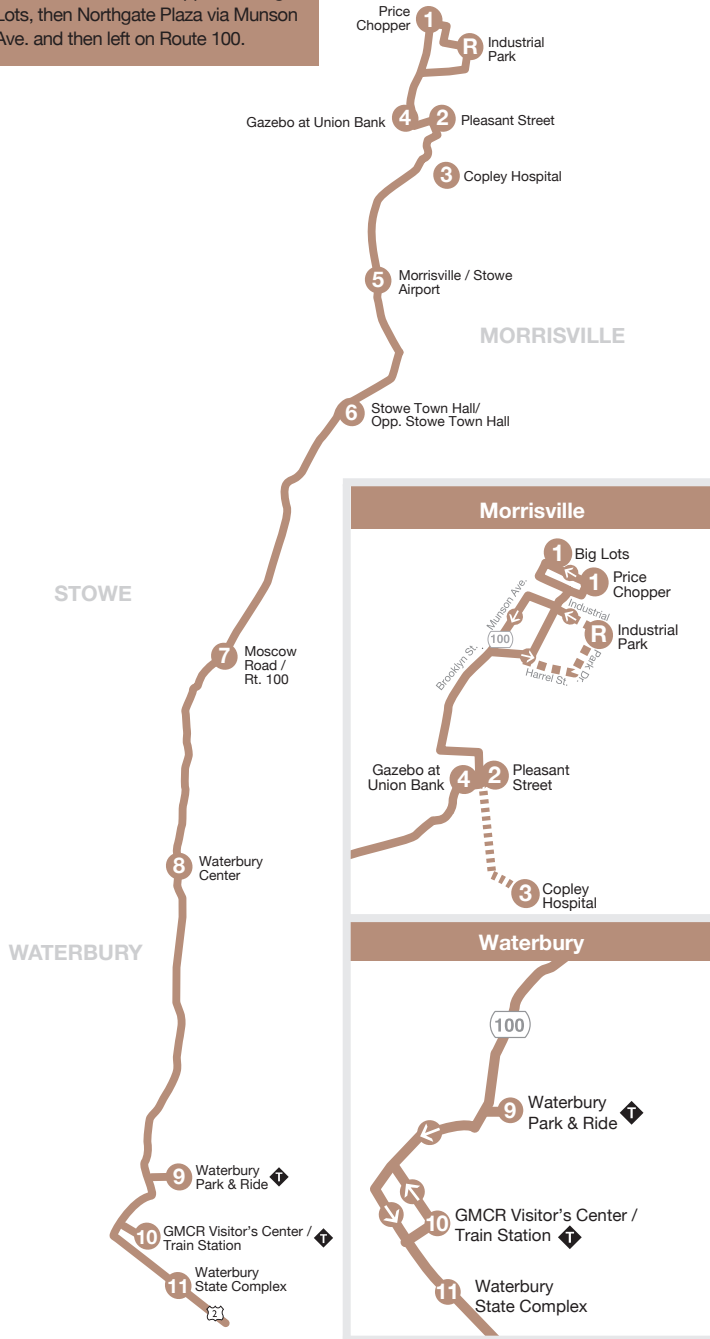

Route 100 Commuter

100

Bus travels to Price Chopper and Big Lots, then Northgate Plaza via Munson Ave. and then left on Route 100.

MONDAY - FRIDAY SOUTHBOUND

	Price Chopper / Big Lots	Pleasant Street	Gazebo at Union Bank	Morrisville / Stowe Airport	Stowe Town Hall	Moscow Road / Rt. 100	Waterbury Center / Emery's Store	Waterbury Park & Ride	Waterbury State Complex
	1	2	4	5	6	7	8	9	11
AM	6:15	6:20	6:22	6:28	6:39	6:44	6:50	L7:00	7:05
PM	7:08	7:13	7:15	7:20	7:30	7:35	7:40	L7:48	W7:55
AM	See Morrisville Shopping Shuttle for midday service between Stowe and Morrisville.				-	-	-	-	-
PM	4:58	5:03	5:05	5:10	5:20	5:25	5:30	R	5:45

MONDAY - FRIDAY NORTHBOUND

	Waterbury State Complex	GMCR Visitor's Center / Train Station	Waterbury Park & Ride	Waterbury Center / Cold Hollow Cider Mill	Moscow Road / Rt. 100	Opposite Stowe Town Hall	Morrisville / Stowe Airport	Opp. Gazebo at Union Bank	Copley Hospital	Pleasant Street	Price Chopper / Big Lots	
	11	10	9	8	7	6	5	4	3	2	1	
AM	7:08	W7:10	7:15	7:22	7:27	7:32	RB	7:48	R	7:50	8:00	
PM	See Morrisville Shopping Shuttle for midday service between Stowe and Morrisville.											
	4:06	4:08	4:13	4:21	4:26	4:31	R	4:46	R	4:53	4:58	
	4:45	W4:47	L4:52	5:00	5:05	5:10	R	5:25	R	5:27	5:32	
	5:45	W5:50	*6:05	6:13	6:18	6:23	R	6:38	R	6:40	6:45	

- L** Transfers are available to / from the Montpelier LINK Express.
- B** Travels to Bishop Marshall and arrives at 7:46 AM, August 28 - June 13.
- R** Drop-off service by on-board request. For return pick-up service, please inform the driver of return trip needs according to schedule. For pick-up service, call 802-223-7287 Monday - Friday 7:30 AM - 4:30 PM.
- W** Transfers are available to or from the Waterbury Commuter.
- *** The Route 100 Commuter will wait for any transfers from the Montpelier LINK Express bus, which is scheduled to arrive at 6:10 PM.

Transfer point. Please ask driver for assistance.