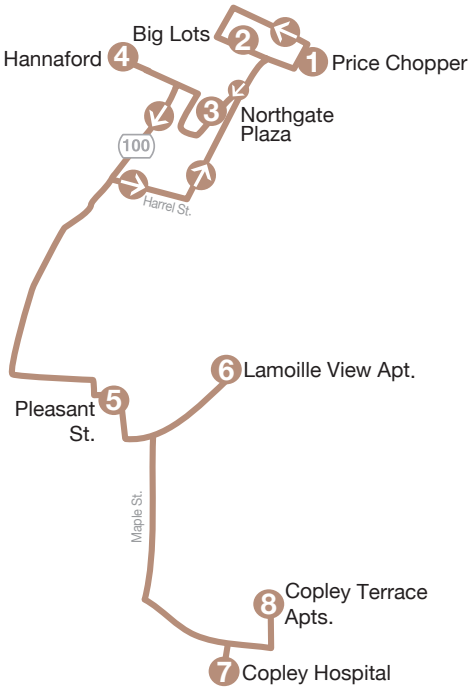

Morrisville Loop

102

Combine this route together with the Morrisville Shopping Shuttle for additional public transportation opportunities Monday through Friday.

MONDAY - FRIDAY

	Price Chopper 1	Big Lots 2	Northgate Plaza 3	Hannafor 4	Pleasant St. 5	Lamoille View Apt. 6	Copley Hospital 7	Copley Terrace Apts. 8	Pleasant St. 5	Price Chopper 1
	8:00	8:03	8:05	8:08	8:12	8:18	8:23	8:26	8:30	8:35
	8:35	8:38	8:40	8:43	8:47	8:53	8:58	9:01	9:05	9:10
	9:10	9:13	9:15	9:18	9:22	9:28	9:33	9:36	9:40	9:45
AM	9:45	9:48	9:50	9:53	9:57	10:03	10:08	10:11	10:15	10:20
PM	1:10	1:13	1:15	1:18	1:22	1:28	1:33	1:36	1:40	1:45
	1:45	1:48	1:50	1:53	1:57	2:03	2:08	2:11	2:15	2:20
	2:20	2:23	2:25	2:28	2:32	2:38	2:43	2:46	2:50	2:55

NOTE: This bus will deviate up to 3/4 mile upon request with a 24 hour notice. Please call 802-223-7287 to schedule a deviation.