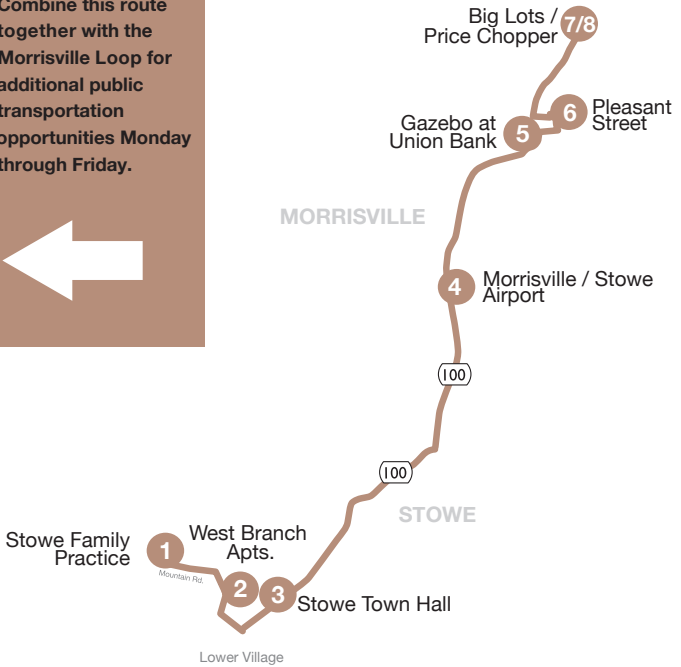

Morrisville Shopping Shuttle

103

Combine this route together with the Morrisville Loop for additional public transportation opportunities Monday through Friday.

MONDAY – FRIDAY NORTHBOUND TO MORRISVILLE

Stowe Family Practice 1	West Branch Apts. 2	Opp. Stowe Town Hall 3	Morrisville / Stowe Airport 4	Gazebo at Union Bank 5	Pleasant Street 6	Big Lots 7	Price Chopper 8	
12:35	12:40	12:45	12:55	1:03	1:05	1:09	1:10	PM

MONDAY – FRIDAY SOUTHBOUND TO STOWE

Price Chopper 8	Big Lots 7	Pleasant Street 6	Gazebo at Union Bank 5	Morrisville / Stowe Airport 4	Stowe Town Hall 3	West Branch Apts. 2	Stowe Family Practice 1	
10:20	10:21	10:25	10:28	10:33	10:43	10:45	10:50	AM
2:55	3:03	3:08	3:10	3:20	3:30	3:40	3:45	PM

B Picks-up at Bishop Marshall at 3:15 PM, August 28 – June 13.