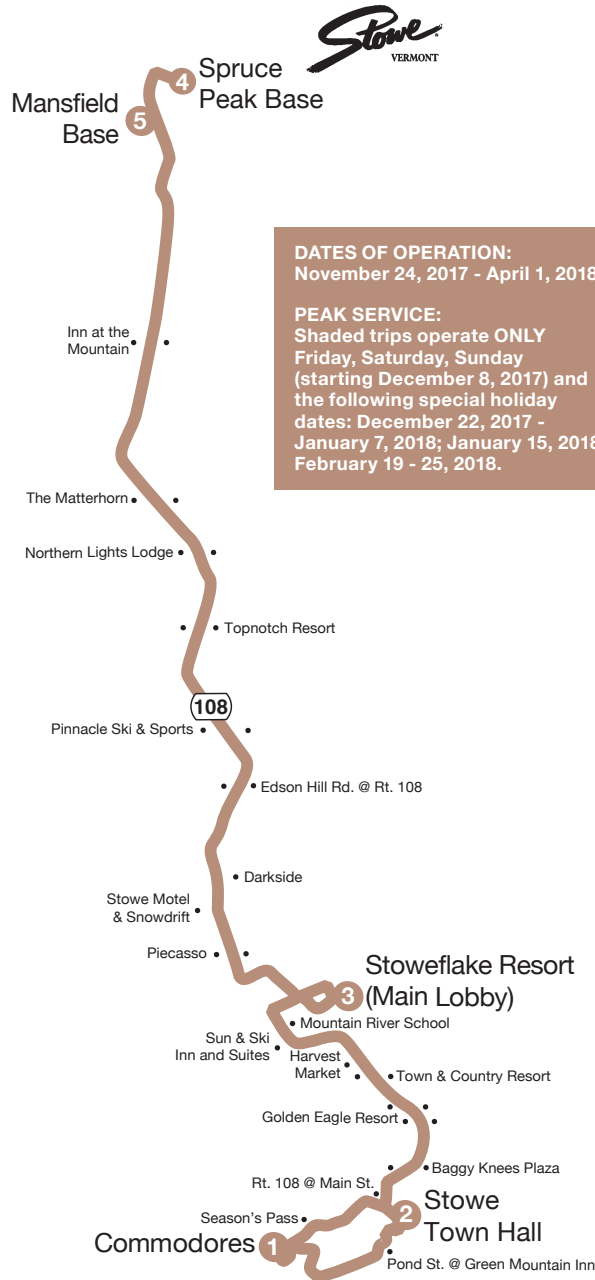

# Mountain Road Shuttle (Seasonal)

**OPERATES MONDAY - SUNDAY**  
(Please see Peak Service Days note below.)

**108**

**DATES OF OPERATION:**  
November 24, 2017 - April 1, 2018

**PEAK SERVICE:**  
Shaded trips operate ONLY  
Friday, Saturday, Sunday  
(starting December 8, 2017) and  
the following special holiday  
dates: December 22, 2017 -  
January 7, 2018; January 15, 2018;  
February 19 - 25, 2018.

Shaded trips operate on Peak Service Days ONLY:  
Friday - Sunday (starting December 8, 2017); December 22, 2017 -  
January 7, 2018; January 15, 2018; February 19 - 25, 2018.