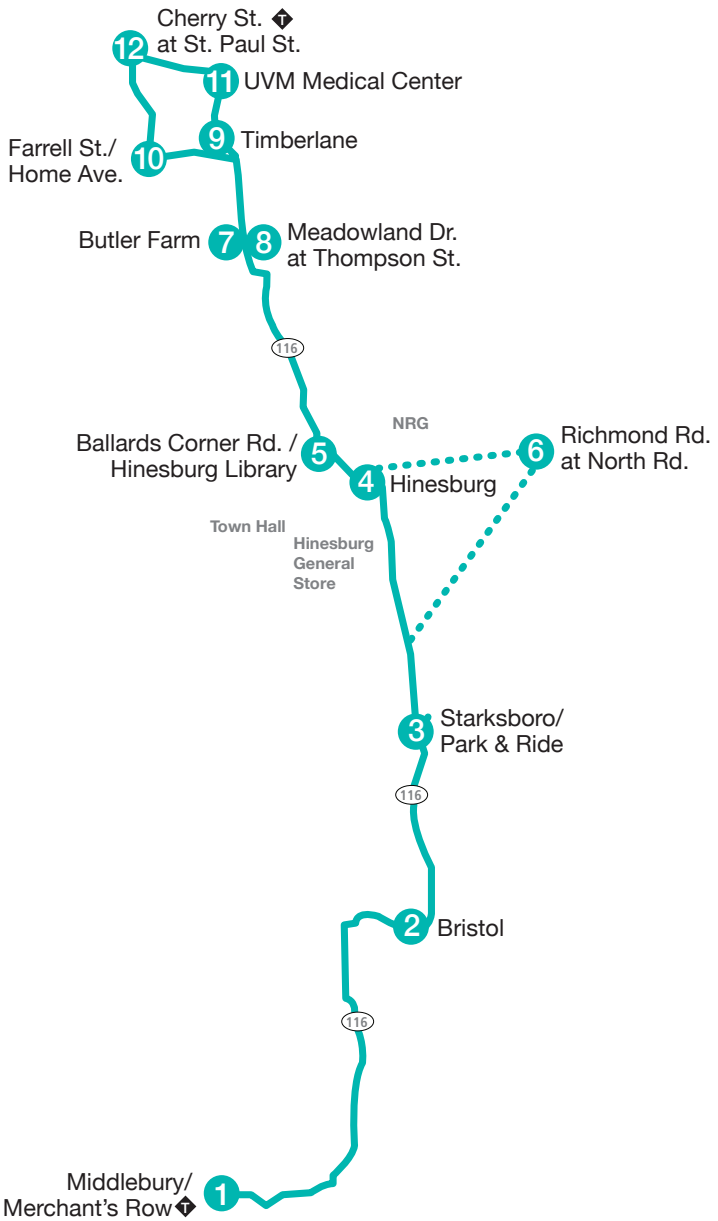

116 Commuter

For additional bus stop information along the route, please call GMT at 802-864-2282 or ACTR at 388-1946.

MIDDLEBURY TO BURLINGTON

	T		P	P								T
	Middlebury / Merchant's Row	Bristol / Merchant's Bank	Starksboro Town Hall / Park & Ride	Hinesburgh Town Hall	Ballards Corner Rd./ Hinesburg Library	Richmond Rd. at North Rd.	Butler Farm	Meadowland Drive at Thompson St.	Opposite Timberlane Ln.	Shelburne Rd. at Farell St.	UVM Medical Center	Cherry St. at St. Paul St.
	1	2	3	4	5	6	7	8	9	10	11	12
	6:10	6:35	6:47	*7:00	—	—	7:17	—	7:20	—	7:35	7:45
AM	—	—	—	*7:45	—	—	8:02	—	8:05	—	8:20	8:30
PM	3:40	4:05	4:17	*4:30	4:35	—	—	4:47	4:50	4:55	—	5:15
	—	—	—	*5:35	—	5:50	—	6:05	6:08	6:13	—	6:30

BURLINGTON TO MIDDLEBURY

	T								P	P		T
	Cherry St. at St. Paul St.	Shelburne Rd. at Home Ave.	UVM Medical Center	Timberlane Ln.	Meadowland Drive at Thompson St.	Butler Farm	Ballards Corner Rd./ Hinesburg Library	Richmond Rd. at North Rd.	Hinesburgh Town Hall	Starksboro Town Hall / Park & Ride	Bristol / St. Ambrose	Middlebury / Merchant's Row
	12	10	11	9	8	7	5	6	4	3	2	1
	6:45	6:53	—	6:58	R	—	R	7:25	*7:40	—	—	—
AM	7:45	7:53	—	7:58	R	—	R	—	*8:25	8:38	8:50	9:15
PM	4:50	—	4:57	5:12	—	R	—	—	*5:32	—	—	—
	5:15	—	5:22	5:37	—	R	—	—	*5:55	6:08	6:20	6:45