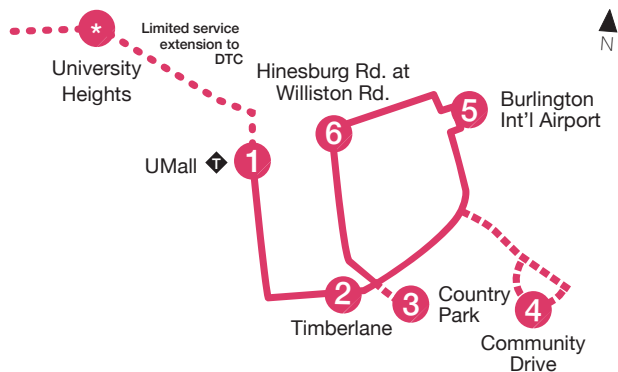

Transfer point. Please ask driver for assistance. Transfers available to/from Williston (#1) route.

R On-board request only.

Additional evening Airport service is available via the Williston (#1) bus. See pages 6-7 for more information.

SUNDAY

	DTC	University Heights	UMall	Timberlane	Country Park	Burlington Int'l Airport	Hinesburg Rd. at Williston Rd.	UMall	University Heights	DTC
	*	*	1	2	3	5	6	1	*	*
	8:45	8:50	8:55	8:59	9:00	9:05	9:10	9:20	9:25	9:35
	10:00	10:05	10:10	10:14	10:15	10:20	10:25	10:35	10:40	10:50
AM	11:15	11:20	11:25	11:29	11:30	11:35	11:40	11:50	11:55	12:05
PM	12:30	12:35	12:40	12:44	12:45	12:50	12:55	1:05	1:10	1:20
	1:45	1:50	1:55	1:59	2:00	2:05	2:10	2:20	2:25	2:35
	3:00	3:05	3:10	3:14	3:15	3:20	3:25	3:35	3:40	3:50
	4:15	4:20	4:25	4:29	4:30	4:35	4:40	4:50	4:55	5:05
	5:30	5:35	5:40	5:44	5:45	5:50	5:55	6:05	6:10	6:20
	6:45	6:50	6:55	6:59	7:00	7:05	7:10	7:20	7:25	7:35