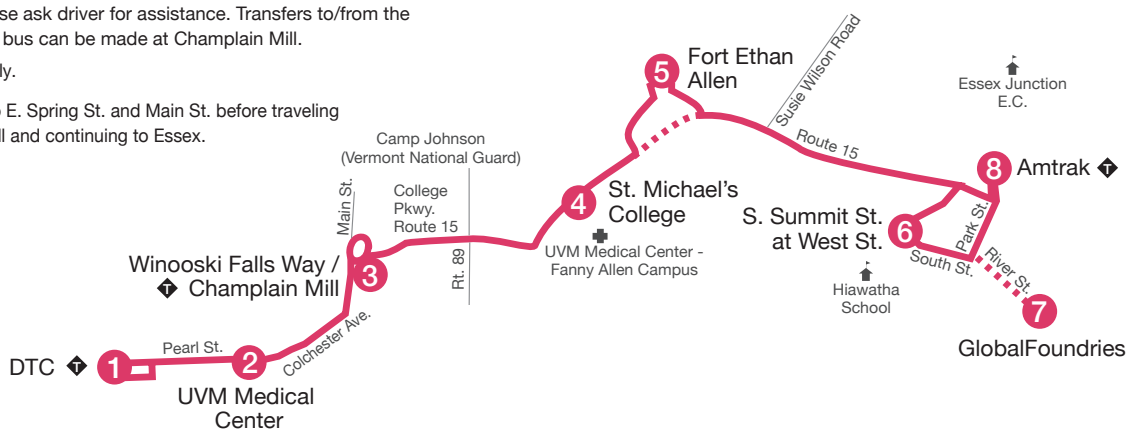

Red shaded trips operate Saturdays, **September 1, 2018 - May 4, 2019.**

9:40	9:45	9:50	9:52	10:00	-	-	-
10:40	10:45	10:50	10:52	11:00	-	-	-
11:30	11:35	11:40	11:42	11:50	-	-	-

Red shaded trips operate Saturdays, **September 1, 2018 - May 4, 2019.**

-	10:00	10:03	10:10	10:15	10:20
-	11:00	11:05	11:10	11:15	11:20
-	11:50	11:53	12:00	12:05	12:10

H Buses do not pull into UVM Medical Center. Drop-offs and pick-ups will be on Colchester Avenue.

Transfer point. Please ask driver for assistance. Transfers to/from the Riverside/Winooski bus can be made at Champlain Mill.

R On-board request only.

E Travels up Barlow, to E. Spring St. and Main St. before traveling to the Champlain Mill and continuing to Essex.

Essex Junction (Sunday)

2

	 DTC 1	UVM Medical Center 2	 * Winooski Falls Way/ Champlain Mill 3	Fort Ethan Allen 5	 Amtrak 8
	8:00	8:05	8:12	8:20	8:30
	9:15	9:20	9:27	9:35	9:45
	10:30	10:35	10:42	10:50	11:00
AM	11:45	11:50	11:57	12:05	12:15
PM	1:00	1:05	1:12	1:20	1:30
	2:15	2:20	2:27	2:35	2:45
	3:30	3:35	3:42	3:50	4:00
	4:45	4:50	4:57	5:05	5:15
	6:00	6:05	6:12	6:20	6:30
	7:45	7:50	7:57	8:05	8:15
	 Amtrak 8	Fort Ethan Allen 5	 * Winooski Falls Way/ Champlain Mill 3	UVM Medical Center 2	 DTC 1
	8:35	8:43	8:51	8:57	9:05
	9:50	9:58	10:06	10:12	10:20
AM	11:05	11:13	11:21	11:27	11:35
PM	12:20	12:28	12:36	12:42	12:50
	1:35	1:43	1:51	1:57	2:05
	2:50	2:58	3:06	3:12	3:20
	4:05	4:13	4:21	4:27	4:35
	5:20	5:28	5:36	5:42	5:50
	6:35	6:43	6:51	6:57	7:05
	8:45	8:53	9:01	9:07	9:15

*Buses will not travel into Winooski Falls Way/Champlain Mill on Sundays during the Winooski Farmers Market. Outbound passengers may board on East Allen St. in front of VSAC. Inbound passengers may board on East Allen St. in front of TD Bank.