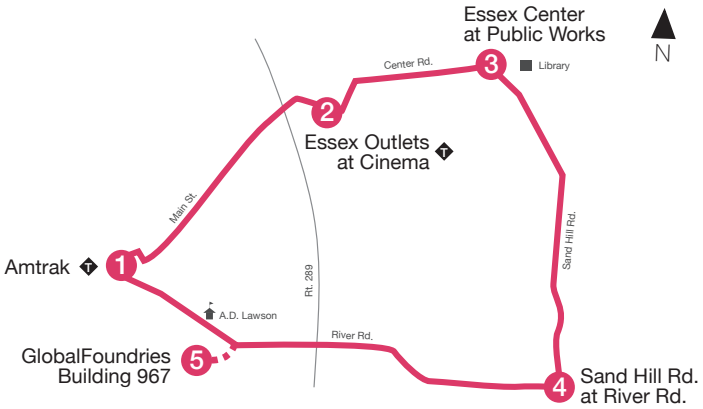

Essex Center

4

The Essex Center bus will now pick-up and drop-off at GlobalFoundries Building 967 only.

MONDAY-FRIDAY

	Amtrak	Essex Outlets at Cinema	Essex Center at Public Works	Sand Hill Rd. at River Rd.	GlobalFoundries Building 967	Amtrak
	1	2	3	4	5	1
	6:00	6:06	6:08	6:11	R	6:28
	6:30	6:36	6:38	6:41	R	6:58
	7:00	7:06	7:08	7:11	R	7:28
	7:30	7:36	7:38	7:41	R	7:58
	8:00	8:06	8:08	8:11	-	8:21
	8:30	8:36	8:38	8:41	-	8:51
	9:00	9:06	9:08	9:11	-	9:21
AM	9:30	9:36	9:38	9:41	-	9:51
PM	1:00	1:06	1:10	1:15	-	1:28
	1:30	1:36	1:40	1:45	-	1:58
	2:00	2:06	2:10	2:15	-	2:28
	2:30	2:36	2:40	2:45	-	2:51
	3:00	3:06	3:10	3:15	-	3:28
	3:30	3:36	3:40	3:45	-	3:58
	4:00	4:06	4:10	4:15	-	4:28
	4:45	4:51	4:55	5:00	R	5:15
	5:30	5:35	5:40	5:45	R	6:00
	6:15	6:20	6:25	6:30	R	6:45

R On-board request only.

Transfer point. Please ask driver for assistance.