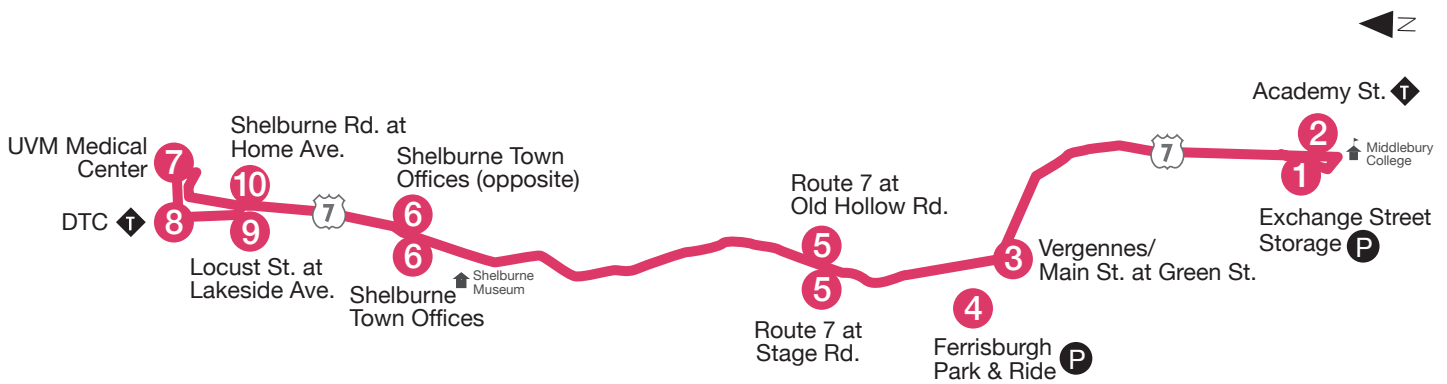

BURLINGTON TO MIDDLEBURY

	UVM Medical Center	DTC	Shelburne Rd. at Home Ave.	Shelburne Town Offices	Route 7 at Stage Rd.	Ferrisburgh Park & Ride	Vergennes Opera House	Exchange St. Storage	Academy St.
	7	8	10	6	5	4	3	1	2
	-	5:05	5:13	5:22	5:30	5:42	5:46	6:10	*6:15
AM	-	6:05	6:13	6:22	6:35	6:42	6:46	7:10	*7:15
PM	4:40	4:50	5:00	5:15	5:29	5:37	*5:40	6:00	*6:05
	5:20	5:30	5:38	5:48	6:09	6:17	6:20	6:35	*6:40

MIDDLEBURY TO BURLINGTON

	Exchange St. Storage	Academy St.	Vergennes Main at Green St.	Ferrisburgh Park & Ride	Route 7 at Old Hollow Rd.	Opposite Shelburne Town Offices	UVM Medical Center	Pine St. at Locust St.	DTC	Pine St. at Lakeside Ave.
	1	2	3	4	5	6	7	9	8	9
	6:10	*6:15	6:38	6:43	6:50	7:04	7:39	-	7:45	7:50
AM	7:10	*7:15	7:38	7:43	T7:50	8:06	8:39	-	8:45	8:50
PM	6:00	*6:05	6:20	C	6:30	6:42	-	7:05	7:15	-
	6:35	*6:40	7:00	C	7:10	7:20	-	7:45	7:50	-

This route is operated by ACTR. Connections to GMT routes can be made via ACTR's Middlebury LINK Express*.

*ACTR does not accept GMT LINK Express passes on Saturdays.

MIDDLEBURY TO BURLINGTON

	Adirondack Circle	Academy St.	Main St. at Green St.	Ferrisburgh Park & Ride	Rt. 7 at Old Hollow Rd.	Shelburne Rd. along Rt. 7	S. Burlington along Rt. 7	Pine St./DPW	DTC
	⬇			Ⓟ					⬆
	1	2	3	4	5	6	7	8	9
AM	9:45	9:47	10:07	10:10	10:17	R	R	10:53	11:00
PM	12:13	12:15	12:35	12:38	12:45	R	R	1:21	1:28
	4:45	4:47	5:07	5:10	5:17	R	R	5:53	6:00

BURLINGTON TO MIDDLEBURY

	DTC	Pine St./DPW	S. Burlington along Rt. 7	Shelburne along Rt. 7	Rt. 7 at Stage Rd.	Ferrisburgh Park & Ride	Vergennes Opera House	Adirondack Circle	Academy St.
	⬆					Ⓟ		⬆	
	9	8	7	6	5	4	3	1	2
AM	11:00	11:07	R	R	11:40	11:47	11:50	12:13	12:15
PM	1:28	1:35	R	R	2:08	2:15	2:18	2:41	2:43
	6:00	6:07	R	R	6:40	6:47	6:50	7:13	7:15