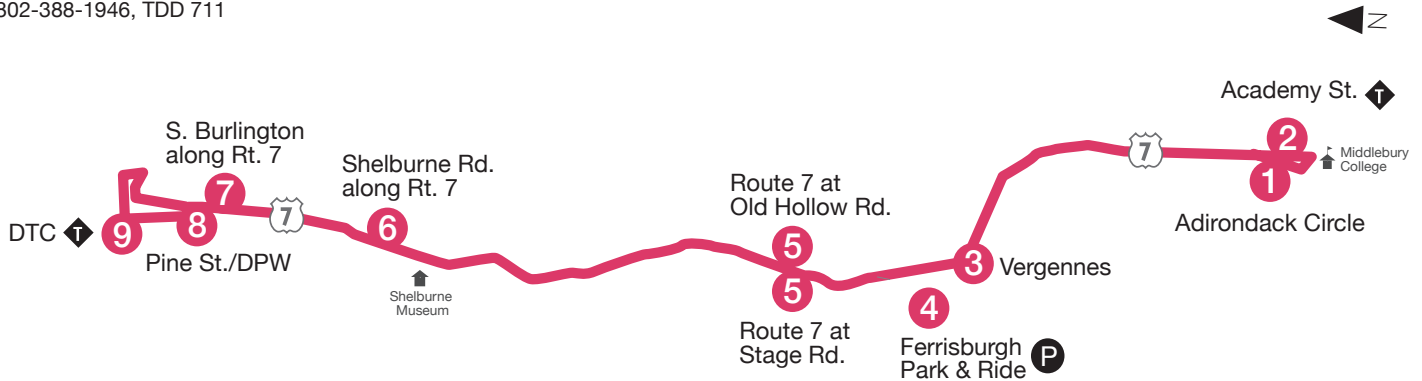

MIDDLEBURY TO BURLINGTON

	Exchange St. Storage	Academy St.	Vergennes Main at Green St.	Ferrisburgh Park & Ride	Route 7 at Old Hollow Rd.	Opposite Shelburne Town Offices	UVM Medical Center	Pine St. at Locust St.	DTC	Pine St. at Lakeside Ave.
	1	2	3	4	5	6	7	9	8	9
	6:10	*6:15	6:38	6:43	6:50	7:04	7:39	-	7:45	7:50
AM	7:10	*7:15	7:38	7:43	T7:50	8:06	8:39	-	8:45	8:50
PM	6:00	*6:05	6:20	C	6:30	6:42	-	7:05	7:15	-
	6:35	*6:40	7:00	C	7:10	7:20	-	7:45	7:50	-

This route is operated by ACTR. Connections to GMT routes can be made via ACTR's Middlebury LINK Express*.

*ACTR does not accept GMT LINK Express passes on Saturdays.

MIDDLEBURY TO BURLINGTON

	Adirondack Circle	Academy St.	Main St. at Green St.	Ferrisburgh Park & Ride	Rt. 7 at Old Hollow Rd.	Shelburne Rd. along Rt. 7	S. Burlington along Rt. 7	Pine St./DPW	DTC
	⬇			Ⓟ					⬆
	1	2	3	4	5	6	7	8	9
AM	9:45	9:47	10:07	10:10	10:17	R	R	10:53	11:00
PM	12:13	12:15	12:35	12:38	12:45	R	R	1:21	1:28
	4:45	4:47	5:07	5:10	5:17	R	R	5:53	6:00

BURLINGTON TO MIDDLEBURY

	DTC	Pine St./DPW	S. Burlington along Rt. 7	Shelburne along Rt. 7	Rt. 7 at Stage Rd.	Ferrisburgh Park & Ride	Vergennes Opera House	Adirondack Circle	Academy St.
	⬆					Ⓟ		⬆	
	9	8	7	6	5	4	3	1	2
AM	11:00	11:07	R	R	11:40	11:47	11:50	12:13	12:15
PM	1:28	1:35	R	R	2:08	2:15	2:18	2:41	2:43
	6:00	6:07	R	R	6:40	6:47	6:50	7:13	7:15

Deviations from this route are available up to 1/4 mile upon request. To request a deviation, call ACTR a day in advance at 802-388-1946 or ask a bus driver to assist you. The actual arrival time at each stop may vary depending upon any deviation requests along the route.