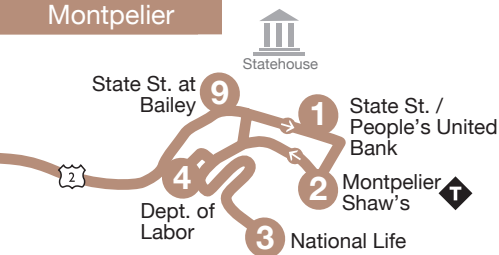

Waterbury Commuter

83

Montpelier

The bus will pick-up at the Dept. of Labor lot (Green Mountain Drive off Memorial Drive) each day at 6:45 AM and will stop there by request during all other trips.

Waterbury

MONDAY – FRIDAY

	1 State St. / People's United Bank	2 Montpelier Shaw's	3 National Life	4 Dept. of Labor	5 Red Hen Bakery	6 GMCR Visitor's Center / Train Station	7 Waterbury Senior Center	8 Waterbury State Complex	6 GMCR Visitor's Center / Train Station	7 Waterbury Senior Center	5 Red Hen Bakery	9 State St. at Bailey
		T				T			T			
	6:38	6:40	-	6:45	6:55	-	-	7:10	T7:15	7:17	7:25	7:40*
	7:42	7:45	7:50	R	8:05	-	-	8:17	8:20	8:22	8:30	8:40*
	8:42	8:45	8:50	R	9:05	-	-	9:17	9:20	9:22	9:30	9:40*
AM	9:42	9:45	R	-	-	-	-	-	-	-	-	-
PM	3:05	3:10	3:15	R	3:25	3:38	3:40	3:45	-	-	3:53	4:05*
	4:05	4:10	4:15	R	4:25	T4:38	4:40	4:45	-	-	4:53	5:05*
	5:05	5:10	5:15	R	5:25	T5:38	5:40	5:45	-	-	5:53	6:05

R Drop-off service by request. Please inform driver when boarding. For pick-up service, call 802-223-7287 Monday - Friday 7:30 AM - 4:30 PM.

T Transfers available to/from the Route 100 Commuter.

T Transfer point. Please ask driver for assistance.

* Bus continues to Shaw's and National Life. See next trip for timepoints.