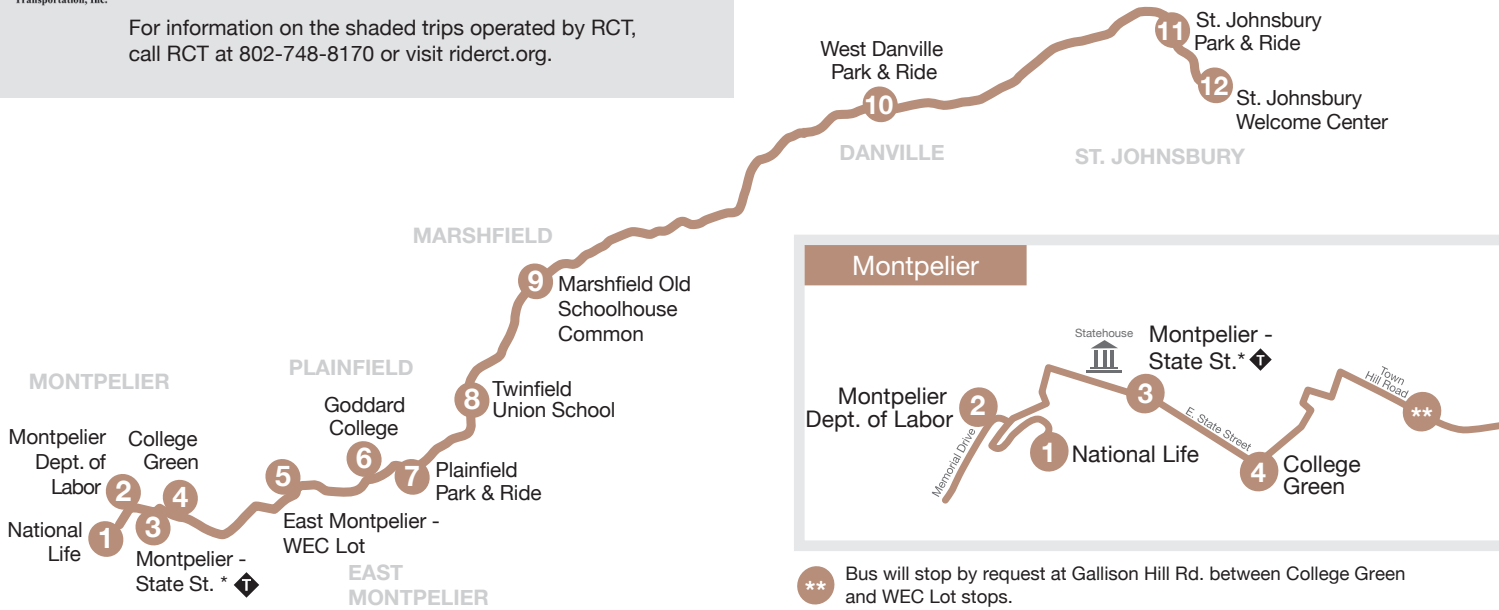

# US 2 Commuter

**GMT and Rural Community Transportation (RCT) jointly operate the US 2 Commuter.**

For information on non-shaded trips operated by GMT, call GMT at 802-223-7287 or visit RideGMT.com.

For information on the shaded trips operated by RCT, call RCT at 802-748-8170 or visit riderct.org.

**R** Drop-off service by on-board request. For pick-up service, call 802-223-7287, Monday - Friday 7:30 AM - 4:30 PM.

\* Eastbound stop located at People's United Bank.

## MONDAY – FRIDAY WESTBOUND SCHEDULE

	12	11	10	9	8	7	6	5	4	3	2	1
	St. Johnsbury Welcome Center	St. Johnsbury Park & Ride	West Danville Park & Ride	Marshfield Old Schoolhouse Common	Twinfield Union School	Plainfield Park & Ride	Goddard College	East Montpelier - WEC Lot	College Green	Montpelier - State St.* / Opp. People's United Bank	Montpelier Dept. of Labor	National Life
AM	-	-	-	6:00	R	6:10	R	R	6:30	6:35	R	6:40
	6:10	6:15	6:28	6:45	R	6:55	R	7:05	7:15	7:20	-	7:25
PM	7:40	7:45	7:58	8:15	R	8:25	R	8:35	8:45	8:50	-	R
	-	-	-	12:45	R	12:55	R	1:05	1:15	R*	-	-
PM	3:50	R	4:08	4:25	R	4:35	4:37	4:45	4:55	5:00	5:03	5:05
	5:30	R	5:48	6:05	R	6:15	R	6:25	6:35	6:40	R	-

\* Westbound stop located at the corner of State St. and Gov. Davis.