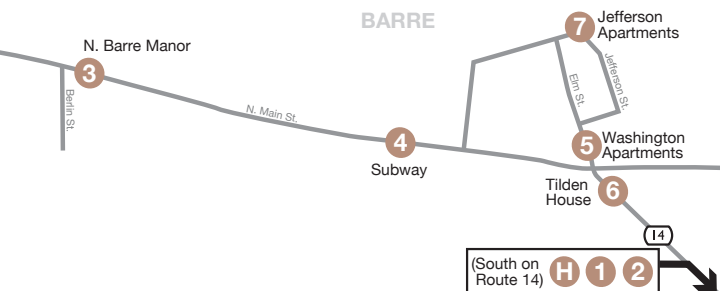

Hannaford Shopping Special

85

FREE!

TUESDAYS* ONLY

* Bus will be rescheduled if a holiday falls on a Tuesday

	Pick-up	Location	Drop-off
	9:45 AM	1 Williamstown Square	-
	9:50 AM	2 Garden Apartments	-
	-	H Drop-off at Hannaford	10:15 AM
	10:30 AM	3 N. Barre Manor	-
	10:40 AM	4 Subway	-
	11:10 AM	H Pick-up / Drop-off at Hannaford	11:10 AM
	-	1 Williamstown Square	11:30 AM
	-	2 Garden Apartments	11:40 AM
	11:50 AM	6 Tilden House	-
AM	11:55 AM	5 Washington Apartments	-
PM	12:00 PM	7 Jefferson Apartments	-
	12:05 PM	H Pick-up / Drop-off at Hannaford	12:05 PM
	-	3 N. Barre Manor	12:20 PM
	-	4 Subway	12:30 PM
	12:45 PM	H Pick-up / Drop-off at Hannaford	12:45 PM
	-	6 Tilden House	1:00 PM
	-	5 Washington Apartments	1:10 PM
	-	7 Jefferson Apartments	1:15 PM