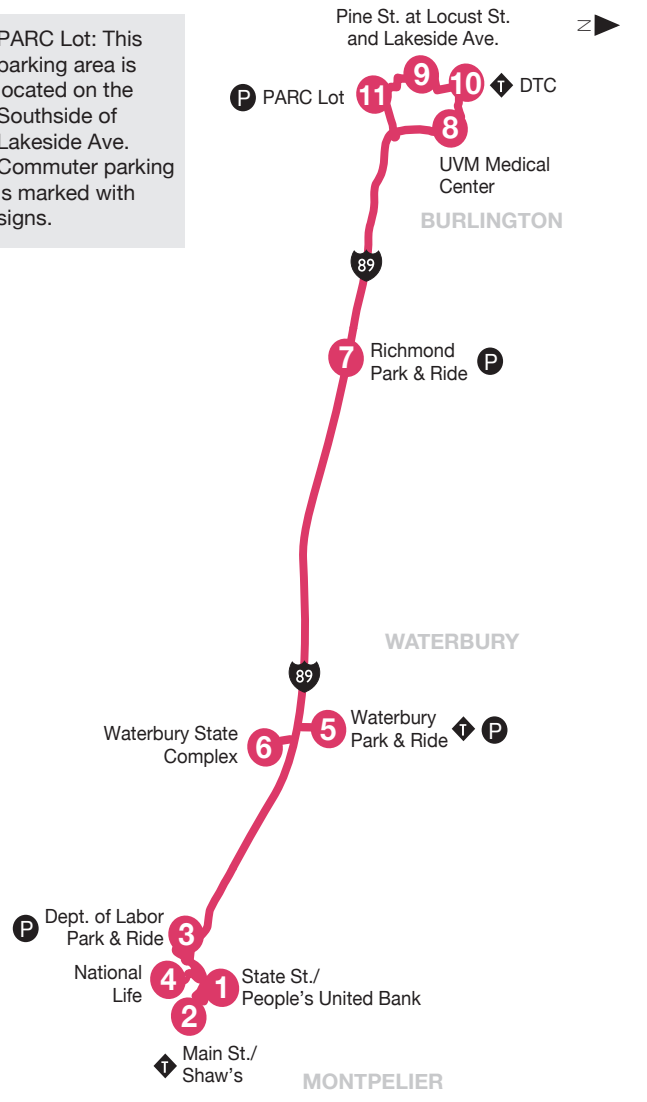

BURLINGTON TO MONTPELIER

	◆	Ⓟ	Ⓟ	Ⓟ	Ⓟ	◆	Ⓟ	Ⓟ	Ⓟ	◆	
	Pine St. at Locust St.	DTC	PARC Lot	UVM Medical Center	Richmond Park & Ride	Waterbury State Complex	Waterbury Park & Ride	Dept. of Labor Park & Ride	National Life	State St./ People's United Bank	Main St./ Shaw's
	9	10	11	8	7	6	5	3	4	1	2
	-	6:05	6:13	-	6:30	6:50	*7:00	-	-	-	-
	-	6:15	6:23	-	6:45	-	-	-	7:18	7:22	7:25
	-	6:45	6:53	-	7:15	-	-	-	7:45	7:52	7:55
	-	6:50	6:58	-	7:20	7:40	7:45	-	-	-	-
AM	-	7:00	7:10	-	7:30	-	-	-	8:03	8:07	8:10
	-	7:50	8:00	-	8:15	-	-	-	8:48	8:52	8:55
PM	1:00	1:20	-	1:28	1:45	-	2:02	R	-	2:20	2:25
	3:28	3:45	-	3:55	-	-	4:25	-	-	-	-
	3:43	4:00	-	4:10	4:25	-	4:45	-	-	-	-
	3:53	4:10	-	4:20	-	-	-	5:05	-	5:12	5:15
	4:28	4:45	-	4:55	5:15	-	5:35	5:55	-	5:58	6:00
	5:00	5:20	-	5:30	5:50	-	6:10*	6:30	-	6:33	6:35
	5:35	6:15	-	6:25	6:45	-	7:05	7:25	-	7:28	7:30

Red shaded trips are designated as Waterbury-Burlington LINK Express (#286) on the headsign.

MONTPELIER TO BURLINGTON

	◆	Ⓟ	Ⓟ	Ⓟ	Ⓟ	Ⓟ	Ⓟ	Ⓟ	Ⓟ	◆	
	State St./ People's United Bank	Main St./ Shaw's	Dept. of Labor Park & Ride	National Life	Waterbury Park & Ride	Waterbury State Complex	Richmond Park & Ride	UVM Medical Center	PARC Lot	DTC	Pine St. at Lakeside Ave.
	1	2	3	4	5	6	7	8	11	10	9
	5:42	5:45	5:55	-	6:15	-	6:35	6:53	-	7:00	-
	6:40	6:43	6:53	-	-	-	-	7:38	-	7:50	-
	-	-	-	-	*7:00	-	7:20	7:38	-	7:45	7:53
	-	-	-	-	7:55	-	8:15	8:33	-	8:40	8:48
AM	7:22	7:25	7:35	-	-	-	-	8:35	-	8:45	8:50
	7:52	7:55	8:05	-	8:25	-	8:45	9:03	-	9:10	9:15
PM	12:02	12:05	-	12:10	-	-	12:40	-	R	1:15	-
	4:02	4:05	-	4:10	-	-	4:45	-	5:00	5:20	-
	-	-	-	-	4:25	4:35	R	-	-	5:20	PL
	4:35	4:38	-	4:45	-	-	5:20	-	5:35	5:45	-
	-	-	-	4:45	4:55	R	-	-	-	5:35	PL
	5:12	5:15	-	5:20	-	-	5:55	-	6:10	6:20	-
	5:58	6:00	-	6:07	-	-	R	-	6:55	7:05	-

Red shaded trips are designated as Waterbury-Burlington LINK Express (#286) on the headsign.

PARC Lot: This parking area is located on the Southside of Lakeside Ave. Commuter parking is marked with signs.