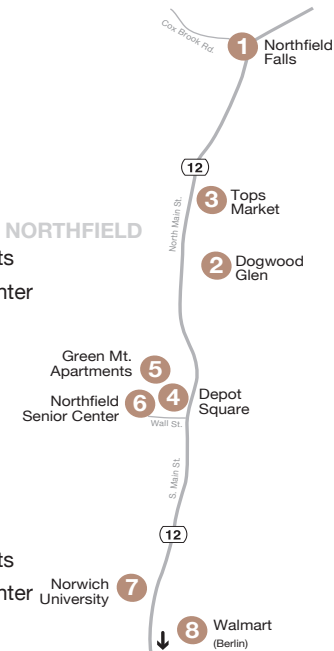

Northfield Community Shuttle

87

FREE!

Includes Service to Walmart and Berlin Mall!

WEDNESDAYS ONLY

Pick-up	Location
8:45	1 Northfield Falls
8:50	2 Dogwood Glen
D	<i>Deviation Requests</i>
R	3 Tops Market
8:55	4 Depot Square
8:57	5 Green Mt. Apartments
9:00	6 Northfield Senior Center
9:05	7 Norwich University
9:30	8 Walmart Arrival
10:45	8 Walmart Departure
11:05	7 Norwich University
D	<i>Deviation Requests</i>
R	3 Tops Market
11:10	4 Depot Square
11:12	5 Green Mt. Apartments
11:15	6 Northfield Senior Center
R	2 Dogwood Glen
R	1 Northfield Falls

- R** Drop-off service by on-board request. For return pick-up service, please inform the driver of return trip needs according to schedule. For pick-up service, call 802-223-7287 Monday - Friday 7:30 AM - 4:30 PM.
- D** Deviated service is available to individual homes, local businesses and any other location within the Northfield area. To request a route deviation please call 802-223-7287.