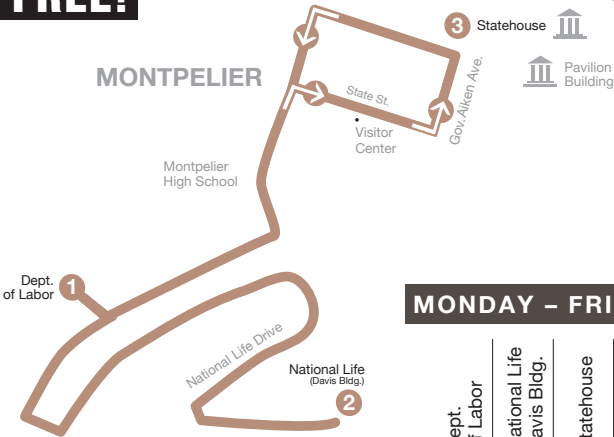

Capital Shuttle

88

FREE!

MONDAY – FRIDAY

Deviations from this route are available up to 1/10 mile by call in or on-board request. Please call GMT at 802-223-7287 to request a deviation.

	Dept. of Labor 1	National Life Davis Bldg. 2	Statehouse 3	Dept. of Labor 1
	7:20	7:25	7:35	7:40
	7:40	7:45	7:55	8:00
	8:00	8:05	8:15	8:20
	8:20	8:25	8:35	8:40
	8:40	8:45	8:55	9:00
	9:00	9:05	9:15	9:20
	9:20	9:25	9:35	9:40
	9:40	9:45	9:55	10:00
	10:00	10:05	10:15	10:20
	10:20	10:25	10:35	10:40
	10:40	10:45	10:55	11:00
	11:00	11:05	11:15	11:20
	11:20	11:25	11:35	11:40
AM	11:40	11:45	11:55	12:00
PM	12:00	12:05	12:15	12:20
	12:20	12:25	12:35	12:40
	12:40	12:45	12:55	1:00
	1:00	1:05	1:15	1:20
	1:20	1:25	1:35	1:40
	1:40	1:45	1:55	2:00
	2:00	2:05	2:15	2:20
	2:20	2:25	2:35	2:40
	2:40	2:45	2:55	3:00
	3:00	3:05	3:15	3:20
	3:20	3:25	3:35	3:40
	3:40	3:45	3:55	4:00
	4:00	4:05	4:15	4:20
	4:20	4:25	4:35	4:40
	4:40	4:45	4:55	5:00
	5:00	5:05	5:15	5:20
	5:20	5:25	-	-
			5:46	
			6:05	
			6:30	
			6:55	
			7:16	

Highlighted trips represent buses returning to the GMT garage that will take passengers from State Street Visitor Center or People's United Bank to Dept. of Labor on request. Bus headsign will read: "Capital Shuttle".