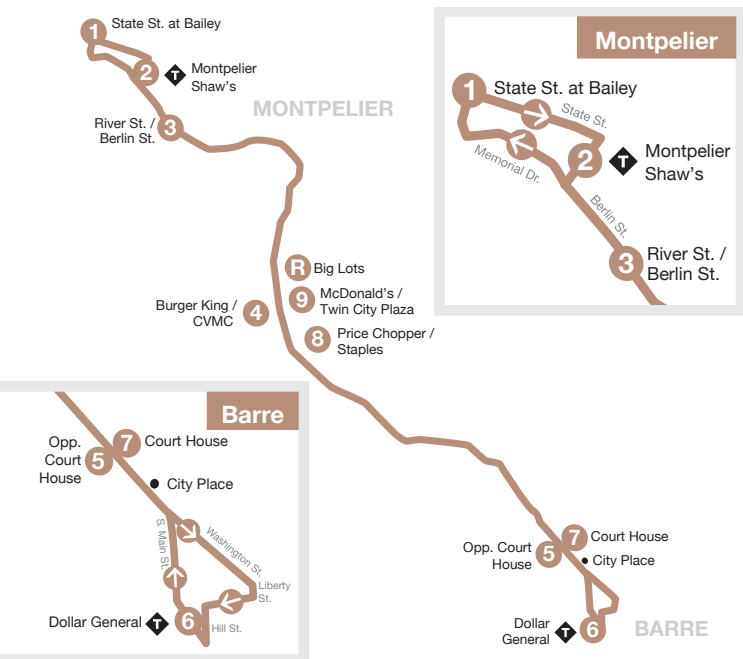

City Commuter

MONDAY – FRIDAY

	1 State St. at Bailey	2 Montpelier Shaw's	3 River St. / Berlin St.	4 Burger King / CVMC	8 Price Chopper / Staples	5 Opp. Court House	6 Dollar General	7 Court House	8 Price Chopper / Staples	9 McDonald's / Twin City Plaza	1 State St. at Bailey
	5:25	5:30	5:32	5:39	5:41	5:47	5:55	6:02	6:10	6:12	6:25
	5:55	6:00	6:02	6:09	-	6:17	6:25	6:32	6:40	6:42	6:55
	6:25	6:30	6:32	6:39	6:41	6:47	6:55	7:02	-	7:12	7:25
	6:55	7:00	7:02	7:09	-	7:17	7:25	7:32	7:40	7:42	7:55
	7:25	7:30	7:32	7:39	7:41	7:47	7:55	8:02	-	8:12	8:25
	7:55	8:00	8:02	8:09	-	8:17	8:25	8:32	8:40	8:42	8:55
	8:25	8:30	8:32	8:39	8:41	8:47	8:55	9:02	-	9:12	9:25
AM	8:55	9:00	9:02	9:09	-	9:17	9:25	9:32	9:40	9:42	9:55

FOR MID-DAY SERVICE SEE CITY ROUTE MID-DAY

PM	3:25	3:30	3:32	3:39	-	3:47	3:55	4:02	4:10	4:12	4:25
	3:55	4:00	4:02	4:09	4:11	4:17	4:25	4:32	-	4:42	4:55
	4:25	4:30	4:32	4:39	-	4:47	4:55	5:02	5:10	5:12	5:25
	4:55	5:00	5:02	5:09	5:11	5:17	5:25	5:32	-	5:42	5:55
	5:25	5:30	5:32	5:39	-	5:47	5:55	6:02	6:10	6:12	6:25
	5:55	6:00	6:02	6:09	6:11	6:17	6:25	6:32	6:40	6:42	6:55
	6:30	6:35	6:37	6:44	6:45	6:52	7:00	7:07	7:14	7:17	7:30
	7:30	7:35	7:37	7:44	7:45	7:52	8:00	8:07	8:14	8:17	8:25

SATURDAY

	1	2	3	4	8	5	6	7	8	9	1
	State St. at Bailey	Montpelier Shaw's	River St. / Berlin St.	Burger King / CVMC	Price Chopper / Staples	Opp. Court House	Dollar General	Court House	Price Chopper / Staples	McDonald's / Twin City Plaza	State St. at Bailey
	7:55	8:00	8:02	8:09	8:11	8:17	8:25	8:32	8:38	8:42	8:55
	8:25	8:30	8:32	8:39	8:41	8:47	8:55	9:02	9:08	9:12	9:25
AM	8:55	9:00	9:02	9:09	9:11	9:17	9:25	9:32	9:38	9:42	9:55