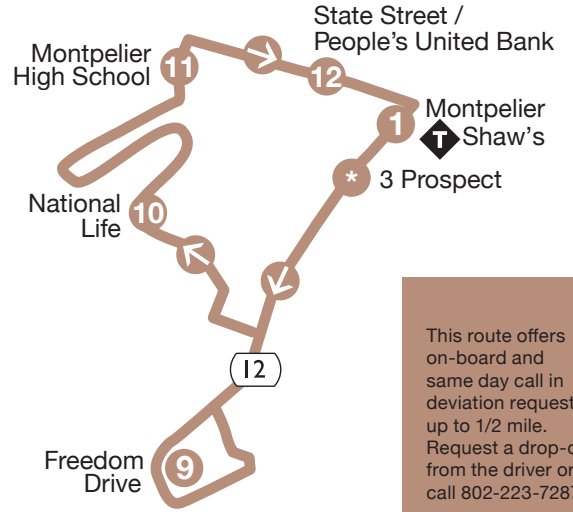

# Montpelier Circulator

**FREE!**

## Loop 1

**One bus runs both loops. Board the correct one!**

Stops 1 – 8 leave Shaw's at :50 past the hour.

Stops 9 – 12 leave Shaw's at :30 past the hour.

Please ask the driver if you are unsure which bus is best for you.

## Loop 2

This route offers on-board and same day call in deviation requests up to 1/2 mile. Request a drop-off from the driver or call 802-223-7287.

**R** Drop-off service by on-board request. For pick-up service Monday - Friday, call 802-223-7287. For Saturday pick-up service, inform the driver of return trip needs according to schedule.

\* Available Monday - Friday by request. Call 802-223-7287 for pick-up service.