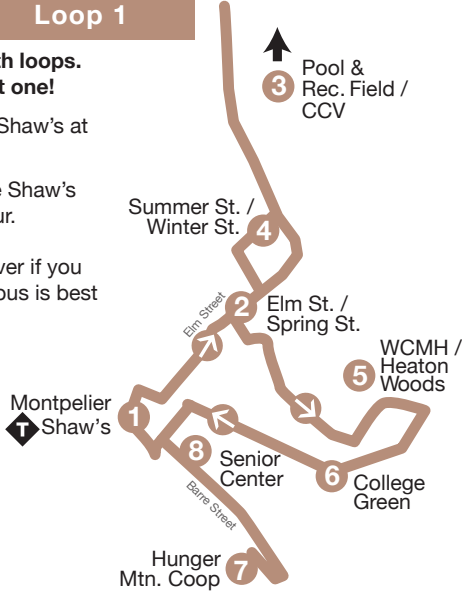

# Montpelier Circulator

**FREE!**

## Loop 1

**One bus runs both loops. Board the correct one!**

Stops 1 – 8 leave Shaw's at :50 past the hour.

Stops 9 – 12 leave Shaw's at :30 past the hour.

Please ask the driver if you are unsure which bus is best for you.

## Loop 2

This route offers on-board and same day call in deviation requests up to 1/2 mile. Request a drop-off from the driver or call 802-223-7287.

**R** Drop-off service by on-board request. For pick-up service Monday - Friday, call 802-223-7287. For Saturday pick-up service, inform the driver of return trip needs according to schedule.

\* Available Monday - Friday by request. Call 802-223-7287 for pick-up service.