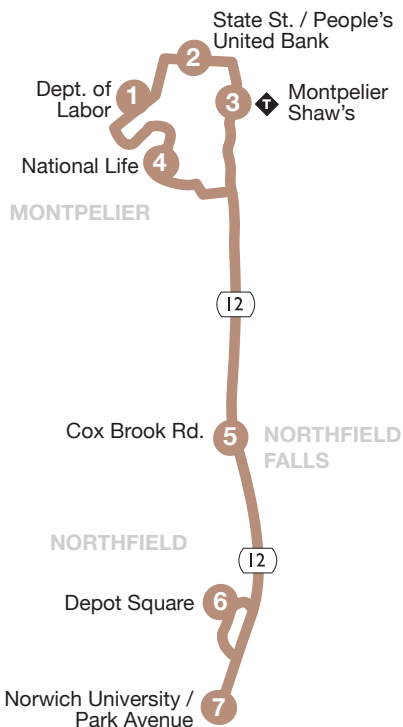

Northfield Commuter

93

MONDAY – FRIDAY

	1	2	3	4	5	6	7	6	5	4	2	3	1
	Dept. of Labor	State St. / People's United Bank	Montpelier Shaw's	National Life	Cox Brook Rd. (Northfield Falls)	Depot Square	Norwich University / Park Avenue	Depot Square	Opp. Cox Brook Rd. (Northfield Falls)	National Life	State St. / People's United Bank	Montpelier Shaw's	Dept. of Labor
AM	6:20	6:25	6:30	-	6:45	-	6:55	7:00	7:05	7:18	7:22	7:30	-
	-	7:22	7:30	-	7:45	-	7:55	8:00	8:05	8:20	8:25	8:30	-
PM	-	12:05	12:10	12:15	12:30	12:35	12:40	-	12:50	R	1:05	1:10	-
	-	4:30	4:35	4:40	4:55	5:00	5:05	-	5:15	R	5:30	5:35	-
	-	5:30	5:35	5:40	5:55	6:00	6:05	-	6:15	-	6:30	6:35	R

R Drop-off service by on-board request. For pick-up service, call 802-223-7287 Monday - Friday 7:30 AM - 4:30 PM.