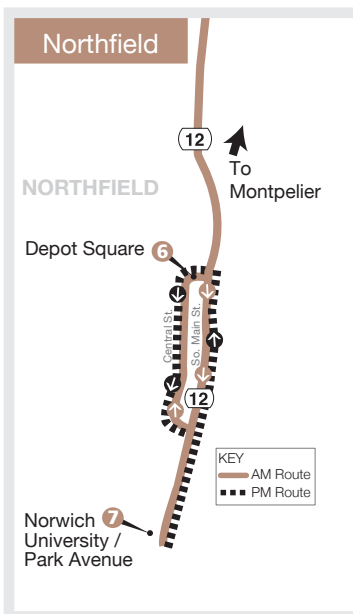

Northfield Commuter

93

MONDAY – FRIDAY

	1	2	3	4	5	6	7	6	5	4	2	3	1
	Dept. of Labor	State St. / People's United Bank	Montpelier Shaw's	National Life	Cox Brook Rd. (Northfield Falls)	Depot Square	Norwich University / Park Avenue	Depot Square	Opp. Cox Brook Rd. (Northfield Falls)	National Life	State St. / People's United Bank	Montpelier Shaw's	Dept. of Labor
AM	6:20	6:25	6:30	-	6:45	-	6:55	7:00	7:05	7:18	7:22	7:30	-
	-	7:22	7:30	-	7:45	-	7:55	8:00	8:05	8:20	8:25	8:30	-
PM	-	12:05	12:10	12:15	12:30	12:35	12:40	-	12:50	R	1:05	1:10	-
	-	4:30	4:35	4:40	4:55	5:00	5:05	-	5:15	R	5:30	5:35	-
	-	5:30	5:35	5:40	5:55	6:00	6:05	-	6:15	-	6:30	6:35	R

R Drop-off service by on-board request. For pick-up service, call 802-223-7287 Monday - Friday 7:30 AM - 4:30 PM.