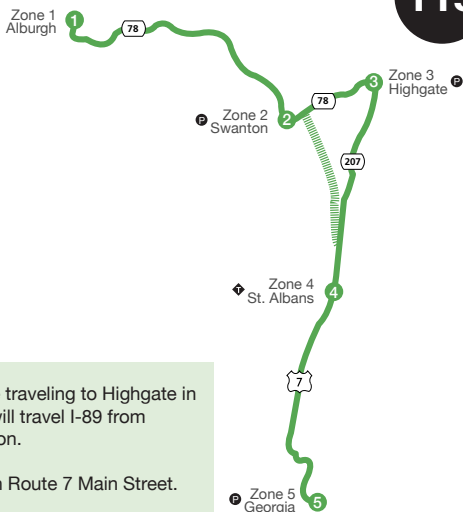

Alburgh / Georgia Commuter

115

||||| If no passengers are traveling to Highgate in the afternoon, bus will travel I-89 from St. Albans to Swanton.

PM trip travels North on Route 7 Main Street.

ALBURGH TO GEORGIA (Monday – Friday) AM SCHEDULE

Church Yard	On The Run	P Canada St. at New St. / Park & Ride	Fourth St. at Grand Ave.	First St. at Grand Ave.	P Highgate Park & Ride	T Highgate Commons	City Hall	St. Albans Ind. Park	Arrowhead Ind. Park	P Georgia Dairy Ind. Park / Park & Ride	Georgia Elementary School	BFA St. Albans
1		2		3		4		5				
5:25	5:30	5:45	5:48	5:49	5:58	R	6:15	6:25	6:45	R	6:58	7:10

GEORGIA TO ALBURGH (Monday – Friday) PM SCHEDULE

BFA St. Albans	Georgia Elementary School	Arrowhead Ind. Park	P Georgia Dairy Ind. Park / Park & Ride	St. Albans Ind. Park	Food City	Main St. at Bank St.	P Highgate Park & Ride	Fourth St. at Grand Ave.	First St. at Grand Ave.	P Canada St. at New St. / Park & Ride	On The Run	Church Yard
5			4			3		2		1		
3:15	R	3:40	R	4:10	4:17	4:19	R	R 4:38	4:40	R 4:41	R 5:10	R 5:15