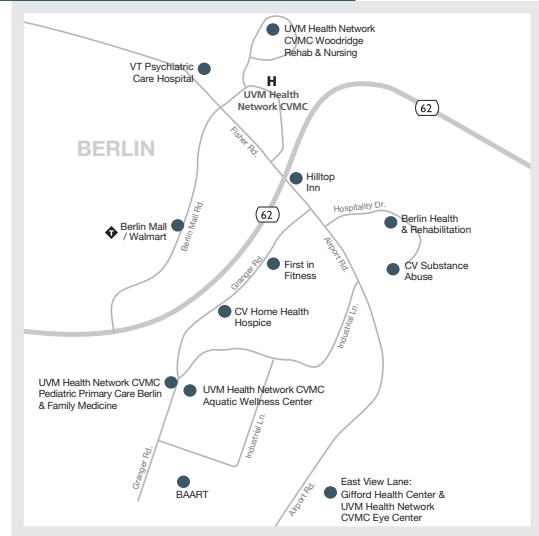

## Granger Road Vicinity

### MONDAY – FRIDAY

Transfer Point	1	2	3	4	R	5	6	7	3	8	1
Dollar General											
Court House											
N. Barre Manor											
CVMC Aquatic Center / Pediatric Primary Care											
Berlin Health & Rehab / CVSAS											
UVM Health Network CVMC											
Berlin Mall / Walmart											
Berlin Shaw's											
N. Barre Manor											
Opp. Court House											
Dollar General											
6:55	7:05	7:07	7:21	R	7:26	7:29	R	7:43	7:45	7:55	
7:55	8:05	8:07	8:21	R	8:26	8:29	R	8:43	8:45	8:55	
8:55	9:05	9:07	9:21	R	9:26	9:29	R	9:43	9:45	9:55	
9:55	10:05	10:07	10:21	R	10:26	10:29	R	10:43	10:45	10:55	
10:55	11:05	11:07	11:21	R	11:26	11:29	R	11:43	11:45	11:55	
AM 11:55	12:05	12:07	12:21	R	12:26	12:29	R	12:43	12:45	12:55	
PM 12:55	1:05	1:07	1:21	R	1:26	1:29	R	1:43	1:45	1:55	
1:55	2:05	2:07	2:21	R	2:26	2:29	R	2:43	2:45	2:55	
2:55	3:05	3:07	3:21	R	3:26	3:29	3:31	3:45	3:50	4:05	
4:05	4:15	4:17	4:31	R	4:36	4:39	4:41	4:45	4:55	5:15	
5:15	5:25	5:27	5:41	R	5:46	5:49	5:51	6:05	6:10	6:15	
6:15	6:18	6:20	-	-	-	-	-	-	-	-	