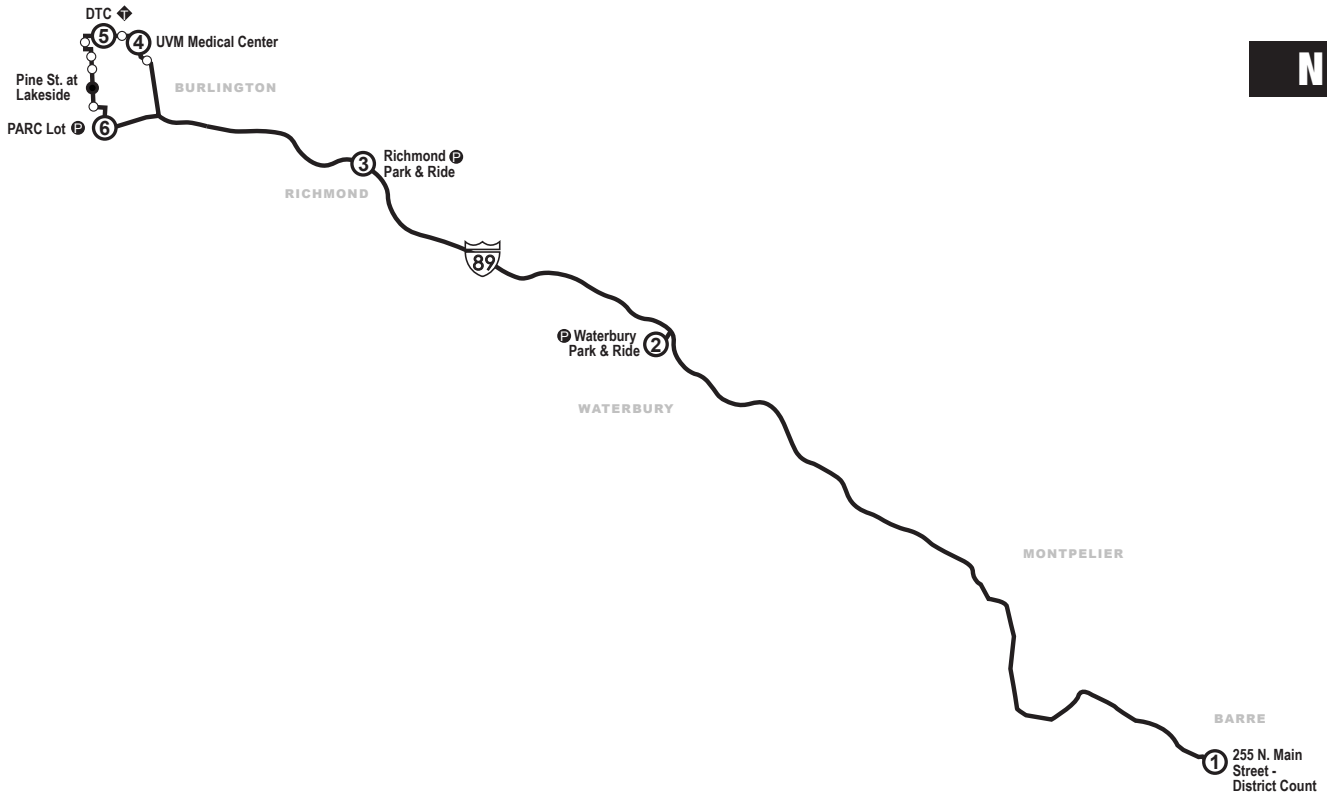

NEW!

MONDAY – FRIDAY SOUTHBOUND TO BARRE

	◆	Ⓟ		Ⓟ	Ⓟ	
	DTC	PARC Lot	UVM Medical Center	Richmond Park & Ride	Waterbury Park & Ride	255 N. Main Street - District Court
	5	6	4	3	2	1
AM	6:30	6:38	–	6:55	7:15	7:40
PM	3:15	–	3:25	3:45	4:05	4:30

MONDAY – FRIDAY NORTHBOUND TO BURLINGTON

		Ⓟ	Ⓟ	Ⓟ	Ⓟ	◆
	255 N. Main Street - District Court	Waterbury Park & Ride	Richmond Park & Ride	UVM Medical Center	PARC Lot	DTC
	1	2	3	4	6	5
AM	7:50	–	–	8:45	–	8:55
PM	4:40	5:05	5:25	–	5:45	5:55

Ⓟ Commuter parking available.

◆ Transfer point. Please ask driver for assistance.

PARC Lot: This parking area is located on the Southside of Lakeside Ave. Commuter parking is marked with signs.