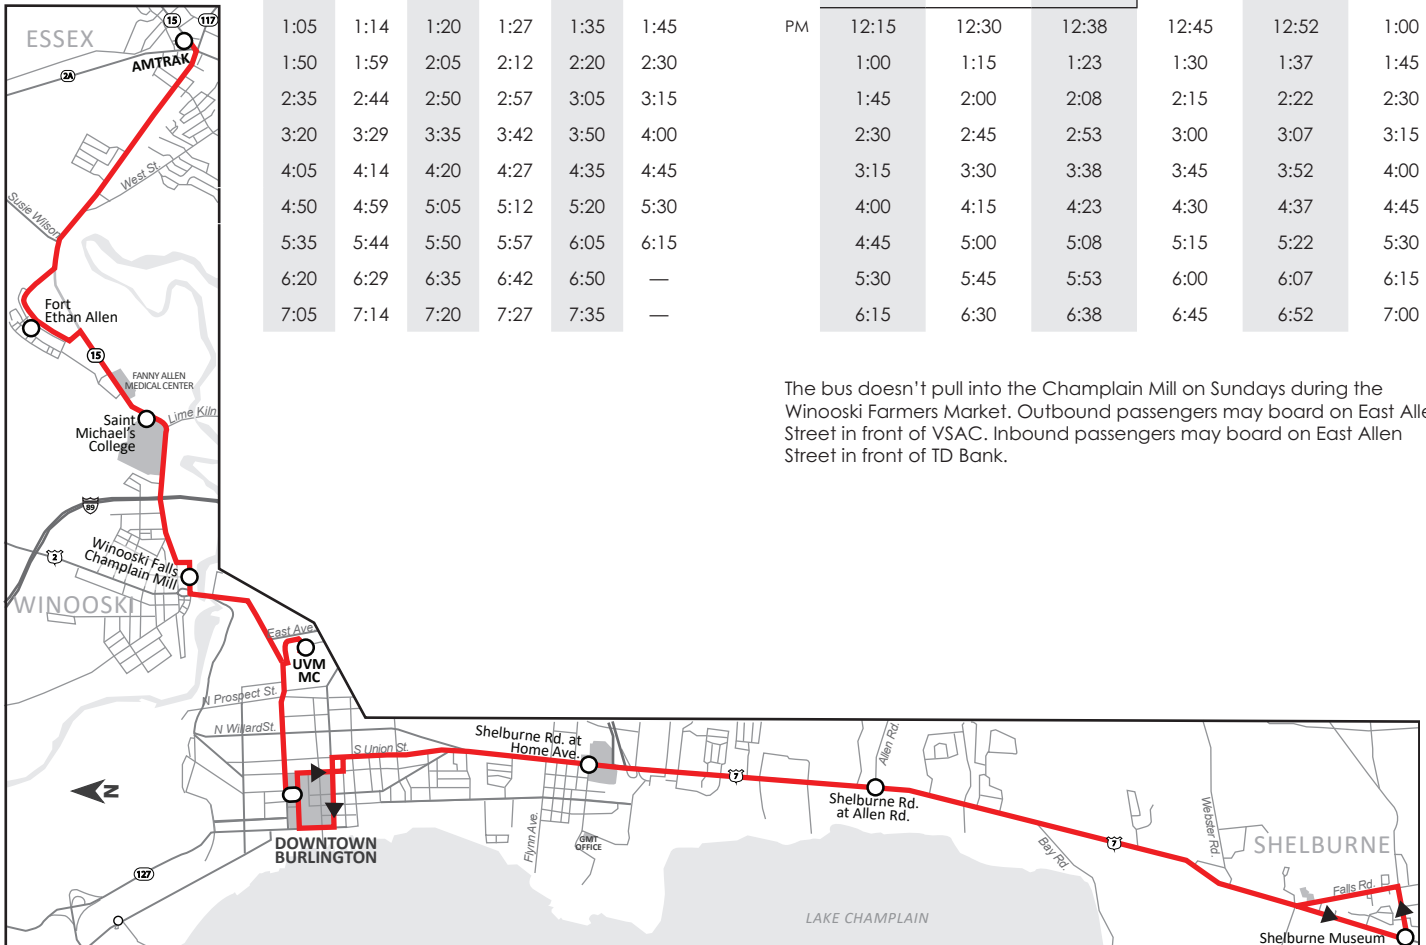

Essex Amtrak to Price Chopper via DTC

8:35A - 7:05P buses depart every 45 minutes

Price Chopper to Essex Amtrak via DTC

8:00A - 6:30P buses depart every 45 minutes

	Amtrak	Fort Ethan Allen	Champlain Mill	UVM Medical Center	Downtown Transit Center	Price Chopper
AM	8:35	8:44	8:50	8:57	9:05	9:15
	9:20	9:29	9:35	9:42	9:50	10:00
	10:05	10:14	10:20	10:27	10:35	10:45
	10:50	10:59	11:05	11:12	11:20	11:30
	11:35	11:44	11:50	11:57	12:05	12:15
PM	12:20	12:29	12:35	12:42	12:50	1:00
	1:05	1:14	1:20	1:27	1:35	1:45
	1:50	1:59	2:05	2:12	2:20	2:30
	2:35	2:44	2:50	2:57	3:05	3:15
	3:20	3:29	3:35	3:42	3:50	4:00
	4:05	4:14	4:20	4:27	4:35	4:45
	4:50	4:59	5:05	5:12	5:20	5:30
	5:35	5:44	5:50	5:57	6:05	6:15
	6:20	6:29	6:35	6:42	6:50	—
	7:05	7:14	7:20	7:27	7:35	—

	Price Chopper	Downtown Transit Center	UVM Medical Center	Champlain Mill	Fort Ethan Allen	Amtrak
AM	—	8:00	8:08	8:15	8:22	8:30
	—	8:45	8:56	9:00	9:07	9:15
	9:15	9:30	9:38	9:45	9:52	10:00
	10:00	10:15	10:23	10:30	10:37	10:45
	10:45	11:00	11:08	11:15	11:22	11:30
	11:30	11:45	11:53	12:00	12:07	12:15
PM	12:15	12:30	12:38	12:45	12:52	1:00
	1:00	1:15	1:23	1:30	1:37	1:45
	1:45	2:00	2:08	2:15	2:22	2:30
	2:30	2:45	2:53	3:00	3:07	3:15
	3:15	3:30	3:38	3:45	3:52	4:00
	4:00	4:15	4:23	4:30	4:37	4:45
	4:45	5:00	5:08	5:15	5:22	5:30
	5:30	5:45	5:53	6:00	6:07	6:15
	6:15	6:30	6:38	6:45	6:52	7:00

The bus doesn't pull into the Champlain Mill on Sundays during the Winooski Farmers Market. Outbound passengers may board on East Allen Street in front of VSAC. Inbound passengers may board on East Allen Street in front of TD Bank.