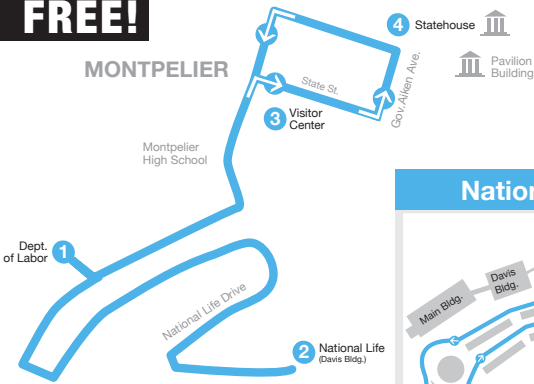

FREE!

	1 Dept. of Labor	2 National Life Davis Bldg.	3 Visitor Center	4 Statehouse	1 Dept. of Labor
	7:20	7:29	7:34	7:35	7:40
	7:40	7:49	7:54	7:55	8:00
	8:00	8:09	8:14	8:15	8:20
	8:20	8:29	8:34	8:35	8:40
	8:40	8:49	8:54	8:55	9:00
	9:00	9:09	9:14	9:15	9:20
	9:20	9:29	9:34	9:35	9:40
	9:40	9:49	9:54	9:55	10:00
	10:00	10:09	10:14	10:15	10:20
	10:20	10:29	10:34	10:35	10:40
	10:40	10:49	10:54	10:55	11:00
	11:00	11:09	11:14	11:15	11:20
	11:20	11:29	11:34	11:35	11:40
AM	11:40	11:49	11:54	11:55	12:00
PM	12:00	12:09	12:14	12:15	12:20
	12:20	12:29	12:34	12:35	12:40
	12:40	12:49	12:54	12:55	1:00
	1:00	1:09	1:14	1:15	1:20
	1:20	1:29	1:34	1:35	1:40
	1:40	1:49	1:54	1:55	2:00
	2:00	2:09	2:14	2:15	2:20
	2:20	2:29	2:34	2:35	2:40
	2:40	2:49	2:54	2:55	3:00
	3:00	3:09	3:14	3:15	3:20
	3:20	3:29	3:34	3:35	3:40
	3:40	3:49	3:54	3:55	4:00
	4:00	4:09	4:14	4:15	4:20
	4:20	4:29	4:34	4:35	4:40
	4:40	4:49	4:54	4:55	5:00
	5:00	5:09	5:14	5:15	5:20
	5:20	5:25	-	-	-

Dates of Operation:

Tuesday - Friday:
01/04/17 - 03/03/17

Monday - Friday:
03/13/17 - End of Legislative Session

Deviations from this route are available up to 1/10 mile by call in or on-board request. Please call GMT at 802-223-7287 to request a deviation.