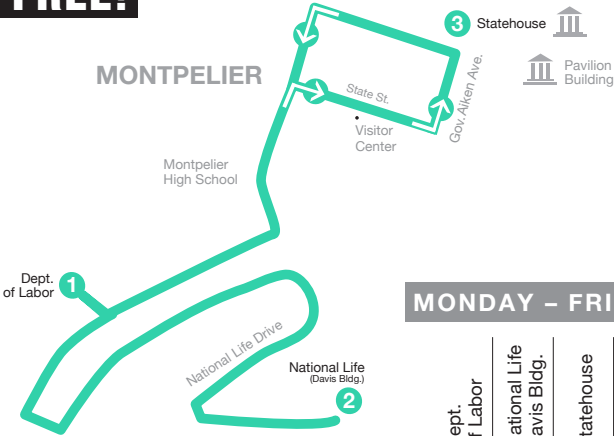

Capital Shuttle (Seasonal)

88

FREE!

MONDAY – FRIDAY

	Dept. of Labor 1	National Life Davis Bldg. 2	Statehouse 3	Dept. of Labor 1
	7:20	7:25	7:35	7:40
	7:40	7:45	7:55	8:00
	8:00	8:05	8:15	8:20
	8:20	8:25	8:35	8:40
	8:40	8:45	8:55	9:00
	9:00	9:05	9:15	9:20
	9:20	9:25	9:35	9:40
	9:40	9:45	9:55	10:00
	10:00	10:05	10:15	10:20
	10:20	10:25	10:35	10:40
	10:40	10:45	10:55	11:00
	11:00	11:05	11:15	11:20
	11:20	11:25	11:35	11:40
AM	11:40	11:45	11:55	12:00
PM	12:00	12:05	12:15	12:20
	12:20	12:25	12:35	12:40
	12:40	12:45	12:55	1:00
	1:00	1:05	1:15	1:20
	1:20	1:25	1:35	1:40
	1:40	1:45	1:55	2:00
	2:00	2:05	2:15	2:20
	2:20	2:25	2:35	2:40
	2:40	2:45	2:55	3:00
	3:00	3:05	3:15	3:20
	3:20	3:25	3:35	3:40
	3:40	3:45	3:55	4:00
	4:00	4:05	4:15	4:20
	4:20	4:25	4:35	4:40
	4:40	4:45	4:55	5:00
	5:00	5:05	5:15	5:20
	5:20	5:25	-	-

Dates of Operation:
During Legislative Session

Deviations from this route are available up to 1/10 mile by call in or on-board request. Please call GMT at 802-223-7287 to request a deviation.

Highlighted trips represent buses returning to the GMT garage that will take passengers from State Street Visitor Center or People's United Bank to Dept. of Labor on request. Bus headsign will read: "Capital Shuttle".