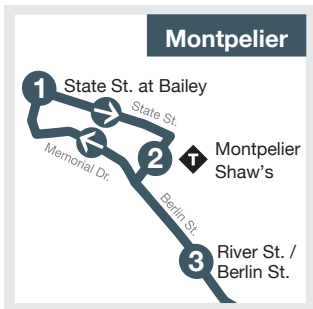

City Commuter

MONDAY – FRIDAY

1	2	3	4	8	5	6	7	8	9	1
State St. at Bailey	Montpelier Shaw's	River St. / Berlin St.	Burger King / CVMC	Price Chopper / Staples	Opp. Court House	Dollar General	Court House	Price Chopper / Staples	McDonald's / Twin City Plaza	State St. at Bailey
5:25	5:30	5:32	5:39	5:41	5:47	5:55	6:02	6:10	6:12	6:25
5:55	6:00	6:02	6:09	-	6:17	6:25	6:32	6:40	6:42	6:55
6:25	6:30	6:32	6:39	6:41	6:47	6:55	7:02	-	7:12	7:25
6:55	7:00	7:02	7:09	-	7:17	7:25	7:32	7:40	7:42	7:55
7:25	7:30	7:32	7:39	7:41	7:47	7:55	8:02	-	8:12	8:25
7:55	8:00	8:02	8:09	-	8:17	8:25	8:32	8:40	8:42	8:55
8:25	8:30	8:32	8:39	8:41	8:47	8:55	9:02	-	9:12	9:25
AM 8:55	9:00	9:02	9:09	-	9:17	9:25	9:32	9:40	9:42	9:55

FOR MID-DAY SERVICE SEE CITY ROUTE MID-DAY

PM 3:25	3:30	3:32	3:39	-	3:47	3:55	4:02	4:10	4:12	4:25
3:55	4:00	4:02	4:09	4:11	4:17	4:25	4:32	-	4:42	4:55
4:25	4:30	4:32	4:39	-	4:47	4:55	5:02	5:10	5:12	5:25
4:55	5:00	5:02	5:09	5:11	5:17	5:25	5:32	-	5:42	5:55
5:25	5:30	5:32	5:39	-	5:47	5:55	6:02	6:10	6:12	6:25
5:55	6:00	6:02	6:09	6:11	6:17	6:25	6:32	6:40	6:42	6:55
6:30	6:35	6:37	6:44	6:45	6:52	7:00	7:07	7:14	7:17	7:30
7:30	7:35	7:37	7:44	7:45	7:52	8:00	8:07	8:14	8:17	8:25

SATURDAY

	1	2	3	4	8	5	6	7	8	9	1
	State St. at Bailey	Montpelier Shaw's	River St. / Berlin St.	Burger King / CVMC	Price Chopper / Staples	Opp. Court House	Dollar General	Court House	Price Chopper / Staples	McDonald's / Twin City Plaza	State St. at Bailey
	1	2	3	4	8	5	6	7	8	9	1
	7:55	8:00	8:02	8:09	8:11	8:17	8:25	8:32	8:38	8:42	8:55
	8:25	8:30	8:32	8:39	8:41	8:47	8:55	9:02	9:08	9:12	9:25
AM	8:55	9:00	9:02	9:09	9:11	9:17	9:25	9:32	9:38	9:42	9:55