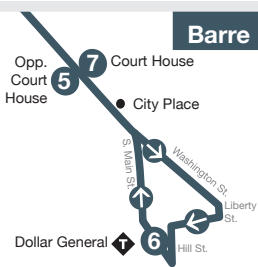

City Commuter

MONDAY – FRIDAY

1	2	3	4	8	5	6	7	8	9	1
State St. at Bailey	Montpelier Shaw's	River St. / Berlin St.	Burger King / CVMC	Price Chopper / Staples	Opp. Court House	Dollar General	Court House	Price Chopper / Staples	McDonald's / Twin City Plaza	State St. at Bailey
5:25	5:30	5:32	5:39	5:41	5:47	5:55	6:02	6:10	6:12	6:25
5:55	6:00	6:02	6:09	-	6:17	6:25	6:32	6:40	6:42	6:55
6:25	6:30	6:32	6:39	6:41	6:47	6:55	7:02	-	7:12	7:25
6:55	7:00	7:02	7:09	-	7:17	7:25	7:32	7:40	7:42	7:55
7:25	7:30	7:32	7:39	7:41	7:47	7:55	8:02	-	8:12	8:25
7:55	8:00	8:02	8:09	-	8:17	8:25	8:32	8:40	8:42	8:55
8:25	8:30	8:32	8:39	8:41	8:47	8:55	9:02	-	9:12	9:25
AM 8:55	9:00	9:02	9:09	-	9:17	9:25	9:32	9:40	9:42	9:55

FOR MID-DAY SERVICE SEE CITY ROUTE MID-DAY

PM 3:25	3:30	3:32	3:39	-	3:47	3:55	4:02	4:10	4:12	4:25
3:55	4:00	4:02	4:09	4:11	4:17	4:25	4:32	-	4:42	4:55
4:25	4:30	4:32	4:39	-	4:47	4:55	5:02	5:10	5:12	5:25
4:55	5:00	5:02	5:09	5:11	5:17	5:25	5:32	-	5:42	5:55
5:25	5:30	5:32	5:39	-	5:47	5:55	6:02	6:10	6:12	6:25
5:55	6:00	6:02	6:09	6:11	6:17	6:25	6:32	6:40	6:42	6:55
6:30	6:35	6:37	6:44	6:45	6:52	7:00	7:07	7:14	7:17	7:30
7:30	7:35	7:37	7:44	7:45	7:52	8:00	8:07	8:14	8:17	8:25

SATURDAY

	1	2	3	4	8	5	6	7	8	9	1
	State St. at Bailey	Montpelier Shaw's	River St. / Berlin St.	Burger King / CVMC	Price Chopper / Staples	Opp. Court House	Dollar General	Court House	Price Chopper / Staples	McDonald's / Twin City Plaza	State St. at Bailey
	1	2	3	4	8	5	6	7	8	9	1
	7:55	8:00	8:02	8:09	8:11	8:17	8:25	8:32	8:38	8:42	8:55
	8:25	8:30	8:32	8:39	8:41	8:47	8:55	9:02	9:08	9:12	9:25
AM	8:55	9:00	9:02	9:09	9:11	9:17	9:25	9:32	9:38	9:42	9:55