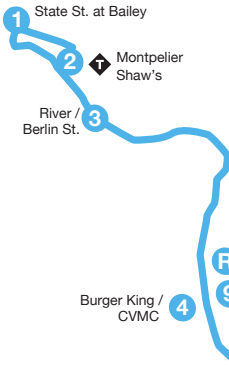

City Commuter

MONDAY – FRIDAY

	1 State St. at Bailey	2 Montpelier Shaw's	3 River / Berlin St.	4 Burger King / CVMC	8 Price Chopper / Staples	5 American Legion	6 NAPA Auto Parts	7 Key Bank	8 Price Chopper / Staples	9 McDonald's / Twin City Plaza	1 State St. at Bailey
	5:25	5:30	5:32	5:39	5:41	5:47	5:55	6:02	6:10	6:12	6:25
	5:55	6:00	6:02	6:09	–	6:17	6:25	6:32	6:40	6:42	6:55
	6:25	6:30	6:32	6:39	6:41	6:47	6:55	7:02	–	7:12	7:25
	6:55	7:00	7:02	7:09	–	7:17	7:25	7:32	7:40	7:42	7:55
	7:25	7:30	7:32	7:39	7:41	7:47	7:55	8:02	–	8:12	8:25
	7:55	8:00	8:02	8:09	–	8:17	8:25	8:32	8:40	8:42	8:55
	8:25	8:30	8:32	8:39	8:41	8:47	8:55	9:02	–	9:12	9:25
AM	8:55	9:00	9:02	9:09	–	9:17	9:25	9:32	9:40	9:42	9:55

FOR MID-DAY SERVICE SEE CITY ROUTE MID-DAY

PM	3:25	3:30	3:32	3:39	3:41	3:47	3:55	4:02	–	4:12	4:25
	3:55	4:00	4:02	4:09	–	4:17	4:25	4:32	4:40	4:42	4:55
	4:25	4:30	4:32	4:39	4:41	4:47	4:55	5:02	–	5:12	5:25
	4:55	5:00	5:02	5:09	–	5:17	5:25	5:32	5:40	5:42	5:55
	5:25	5:30	5:32	5:39	5:41	5:47	5:55	6:02	–	6:12	6:25
	5:55	6:00	6:02	6:09	–	6:17	6:25	6:32	6:40	6:42	6:55
	6:30	6:35	6:37	6:44	6:45	6:52	7:00	7:07	7:14	7:17	7:30
	7:30	7:35	7:37	7:44	7:45	7:52	8:00	8:07	8:14	8:17	8:25

SATURDAY

	1	2	3	4	8	5	6	7	8	9	1
	State St. at Bailey	Montpelier Shaw's	River / Berlin St.	Burger King / CVMC	Price Chopper / Staples	American Legion	NAPA Auto Parts	Key Bank	Price Chopper / Staples	McDonald's / Twin City Plaza	State St. at Bailey
		↑					↓				
	7:55	8:00	8:02	8:09	8:11	8:17	8:25	8:32	8:38	8:42	8:55
	8:25	8:30	8:32	8:39	8:41	8:47	8:55	9:02	9:08	9:12	9:25
AM	8:55	9:00	9:02	9:09	9:11	9:17	9:25	9:32	9:38	9:42	9:55