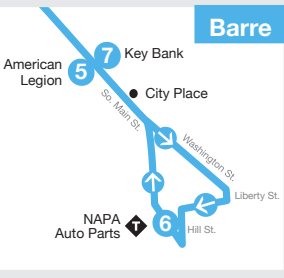

City Commuter

MONDAY – FRIDAY

	1 State St. at Bailey	2 Montpelier Shaw's	3 River / Berlin St.	4 Burger King / CVMC	8 Price Chopper / Staples	5 American Legion	6 NAPA Auto Parts	7 Key Bank	8 Price Chopper / Staples	9 McDonald's / Twin City Plaza	1 State St. at Bailey
	5:25	5:30	5:32	5:39	5:41	5:47	5:55	6:02	6:10	6:12	6:25
	5:55	6:00	6:02	6:09	–	6:17	6:25	6:32	6:40	6:42	6:55
	6:25	6:30	6:32	6:39	6:41	6:47	6:55	7:02	–	7:12	7:25
	6:55	7:00	7:02	7:09	–	7:17	7:25	7:32	7:40	7:42	7:55
	7:25	7:30	7:32	7:39	7:41	7:47	7:55	8:02	–	8:12	8:25
	7:55	8:00	8:02	8:09	–	8:17	8:25	8:32	8:40	8:42	8:55
	8:25	8:30	8:32	8:39	8:41	8:47	8:55	9:02	–	9:12	9:25
AM	8:55	9:00	9:02	9:09	–	9:17	9:25	9:32	9:40	9:42	9:55

FOR MID-DAY SERVICE SEE CITY ROUTE MID-DAY

PM	3:25	3:30	3:32	3:39	3:41	3:47	3:55	4:02	–	4:12	4:25
	3:55	4:00	4:02	4:09	–	4:17	4:25	4:32	4:40	4:42	4:55
	4:25	4:30	4:32	4:39	4:41	4:47	4:55	5:02	–	5:12	5:25
	4:55	5:00	5:02	5:09	–	5:17	5:25	5:32	5:40	5:42	5:55
	5:25	5:30	5:32	5:39	5:41	5:47	5:55	6:02	–	6:12	6:25
	5:55	6:00	6:02	6:09	–	6:17	6:25	6:32	6:40	6:42	6:55
	6:30	6:35	6:37	6:44	6:45	6:52	7:00	7:07	7:14	7:17	7:30
	7:30	7:35	7:37	7:44	7:45	7:52	8:00	8:07	8:14	8:17	8:25

SATURDAY

	1	2	3	4	8	5	6	7	8	9	1
	State St. at Bailey	Montpelier Shaw's	River / Berlin St.	Burger King / CVMC	Price Chopper / Staples	American Legion	NAPA Auto Parts	Key Bank	Price Chopper / Staples	McDonald's / Twin City Plaza	State St. at Bailey
		↑					↓				
	7:55	8:00	8:02	8:09	8:11	8:17	8:25	8:32	8:38	8:42	8:55
	8:25	8:30	8:32	8:39	8:41	8:47	8:55	9:02	9:08	9:12	9:25
AM	8:55	9:00	9:02	9:09	9:11	9:17	9:25	9:32	9:38	9:42	9:55