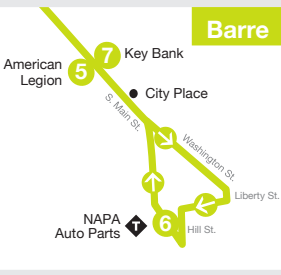

City Commuter

MONDAY – FRIDAY

	1 State St. at Bailey	2 Montpelier Shaw's	3 River / Berlin St.	4 Burger King / CVMC	8 Price Chopper / Staples	5 American Legion	6 NAPA Auto Parts	7 Key Bank	8 Price Chopper / Staples	9 McDonald's / Twin City Plaza	1 State St. at Bailey
	5:25	5:30	5:32	5:39	5:41	5:47	5:55	6:02	6:10	6:12	6:25
	5:55	6:00	6:02	6:09	–	6:17	6:25	6:32	6:40	6:42	6:55
	6:25	6:30	6:32	6:39	6:41	6:47	6:55	7:02	–	7:12	7:25
	6:55	7:00	7:02	7:09	–	7:17	7:25	7:32	7:40	7:42	7:55
	7:25	7:30	7:32	7:39	7:41	7:47	7:55	8:02	–	8:12	8:25
	7:55	8:00	8:02	8:09	–	8:17	8:25	8:32	8:40	8:42	8:55
	8:25	8:30	8:32	8:39	8:41	8:47	8:55	9:02	–	9:12	9:25
AM	8:55	9:00	9:02	9:09	–	9:17	9:25	9:32	9:40	9:42	9:55

FOR MID-DAY SERVICE SEE CITY ROUTE MID-DAY

PM	3:25	3:30	3:32	3:39	3:41	3:47	3:55	4:02	–	4:12	4:25
	3:55	4:00	4:02	4:09	–	4:17	4:25	4:32	4:40	4:42	4:55
	4:25	4:30	4:32	4:39	4:41	4:47	4:55	5:02	–	5:12	5:25
	4:55	5:00	5:02	5:09	–	5:17	5:25	5:32	5:40	5:42	5:55
	5:25	5:30	5:32	5:39	5:41	5:47	5:55	6:02	–	6:12	6:25
	5:55	6:00	6:02	6:09	–	6:17	6:25	6:32	6:40	6:42	6:55
	6:30	6:35	6:37	6:44	6:45	6:52	7:00	7:07	7:14	7:17	7:30
	7:30	7:35	7:37	7:44	7:45	7:52	8:00	8:07	8:14	8:17	8:25

SATURDAY

	1	2	3	4	8	5	6	7	8	9	1
	State St. at Bailey	Montpelier Shaw's	River / Berlin St.	Burger King / CVMC	Price Chopper / Staples	American Legion	NAPA Auto Parts	Key Bank	Price Chopper / Staples	McDonald's / Twin City Plaza	State St. at Bailey
	7:55	8:00	8:02	8:09	8:11	8:17	8:25	8:32	8:38	8:42	8:55
	8:25	8:30	8:32	8:39	8:41	8:47	8:55	9:02	9:08	9:12	9:25
AM	8:55	9:00	9:02	9:09	9:11	9:17	9:25	9:32	9:38	9:42	9:55