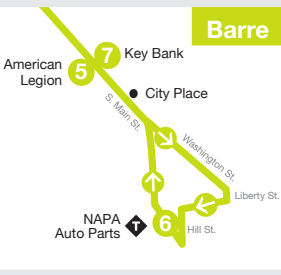

City Commuter

MONDAY – FRIDAY

	1 State St. at Bailey	2 Montpelier Shaw's	3 River / Berlin St.	4 Burger King / CVMC	8 Price Chopper / Staples	5 American Legion	6 NAPA Auto Parts	7 Key Bank	8 Price Chopper / Staples	9 McDonald's / Twin City Plaza	1 State St. at Bailey
	5:25	5:30	5:32	5:39	5:41	5:47	5:55	6:02	6:10	6:12	6:25
	5:55	6:00	6:02	6:09	-	6:17	6:25	6:32	6:40	6:42	6:55
	6:25	6:30	6:32	6:39	6:41	6:47	6:55	7:02	-	7:12	7:25
	6:55	7:00	7:02	7:09	-	7:17	7:25	7:32	7:40	7:42	7:55
	7:25	7:30	7:32	7:39	7:41	7:47	7:55	8:02	-	8:12	8:25
	7:55	8:00	8:02	8:09	-	8:17	8:25	8:32	8:40	8:42	8:55
	8:25	8:30	8:32	8:39	8:41	8:47	8:55	9:02	-	9:12	9:25
AM	8:55	9:00	9:02	9:09	-	9:17	9:25	9:32	9:40	9:42	9:55

FOR MID-DAY SERVICE SEE CITY ROUTE MID-DAY

PM	3:25	3:30	3:32	3:39	3:41	3:47	3:55	4:02	-	4:12	4:25
	3:55	4:00	4:02	4:09	-	4:17	4:25	4:32	4:40	4:42	4:55
	4:25	4:30	4:32	4:39	4:41	4:47	4:55	5:02	-	5:12	5:25
	4:55	5:00	5:02	5:09	-	5:17	5:25	5:32	5:40	5:42	5:55
	5:25	5:30	5:32	5:39	5:41	5:47	5:55	6:02	-	6:12	6:25
	5:55	6:00	6:02	6:09	-	6:17	6:25	6:32	6:40	6:42	6:55
	6:30	6:35	6:37	6:44	6:45	6:52	7:00	7:07	7:14	7:17	7:30
	7:30	7:35	7:37	7:44	7:45	7:52	8:00	8:07	8:14	8:17	8:25

SATURDAY

	1	2	3	4	8	5	6	7	8	9	1
	State St. at Bailey	Montpelier Shaw's	River / Berlin St.	Burger King / CVMC	Price Chopper / Staples	American Legion	NAPA Auto Parts	Key Bank	Price Chopper / Staples	McDonald's / Twin City Plaza	State St. at Bailey
		⬇					⬆				
	7:55	8:00	8:02	8:09	8:11	8:17	8:25	8:32	8:38	8:42	8:55
	8:25	8:30	8:32	8:39	8:41	8:47	8:55	9:02	9:08	9:12	9:25
AM	8:55	9:00	9:02	9:09	9:11	9:17	9:25	9:32	9:38	9:42	9:55