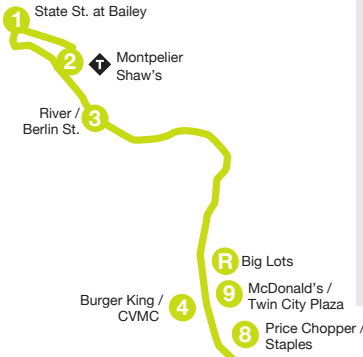

City Commuter

MONDAY – FRIDAY

	1 State St. at Bailey	2 Montpelier Shaw's	3 River / Berlin St.	4 Burger King / CVMC	8 Price Chopper / Staples	5 American Legion	6 NAPA Auto Parts	7 Key Bank	8 Price Chopper / Staples	9 McDonald's / Twin City Plaza	1 State St. at Bailey
	5:25	5:30	5:32	5:39	5:41	5:47	5:55	6:02	6:10	6:12	6:25
	5:55	6:00	6:02	6:09	–	6:17	6:25	6:32	6:40	6:42	6:55
	6:25	6:30	6:32	6:39	6:41	6:47	6:55	7:02	–	7:12	7:25
	6:55	7:00	7:02	7:09	–	7:17	7:25	7:32	7:40	7:42	7:55
	7:25	7:30	7:32	7:39	7:41	7:47	7:55	8:02	–	8:12	8:25
	7:55	8:00	8:02	8:09	–	8:17	8:25	8:32	8:40	8:42	8:55
	8:25	8:30	8:32	8:39	8:41	8:47	8:55	9:02	–	9:12	9:25
AM	8:55	9:00	9:02	9:09	–	9:17	9:25	9:32	9:40	9:42	9:55

FOR MID-DAY SERVICE SEE CITY ROUTE MID-DAY

PM	3:25	3:30	3:32	3:39	3:41	3:47	3:55	4:02	–	4:12	4:25
	3:55	4:00	4:02	4:09	–	4:17	4:25	4:32	4:40	4:42	4:55
	4:25	4:30	4:32	4:39	4:41	4:47	4:55	5:02	–	5:12	5:25
	4:55	5:00	5:02	5:09	–	5:17	5:25	5:32	5:40	5:42	5:55
	5:25	5:30	5:32	5:39	5:41	5:47	5:55	6:02	–	6:12	6:25
	5:55	6:00	6:02	6:09	–	6:17	6:25	6:32	6:40	6:42	6:55
	6:30	6:35	6:37	6:44	6:45	6:52	7:00	7:07	7:14	7:17	7:30
	7:30	7:35	7:37	7:44	7:45	7:52	8:00	8:07	8:14	8:17	8:25

SATURDAY

	1	2	3	4	8	5	6	7	8	9	1
	State St. at Bailey	Montpelier Shaw's	River / Berlin St.	Burger King / CVMC	Price Chopper / Staples	American Legion	NAPA Auto Parts	Key Bank	Price Chopper / Staples	McDonald's / Twin City Plaza	State St. at Bailey
	7:55	8:00	8:02	8:09	8:11	8:17	8:25	8:32	8:38	8:42	8:55
	8:25	8:30	8:32	8:39	8:41	8:47	8:55	9:02	9:08	9:12	9:25
AM	8:55	9:00	9:02	9:09	9:11	9:17	9:25	9:32	9:38	9:42	9:55