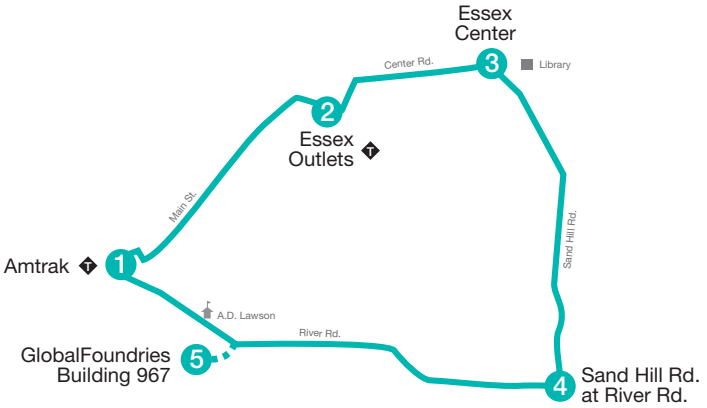

Essex Center

4

The Essex Center bus will now pick-up and drop-off at GlobalFoundries Building 967 only.

MONDAY-FRIDAY

	Amtrak 1	Essex Outlets 2	Essex Center 3	Sand Hill Rd. at River Rd. 4	GlobalFoundries Building 967 5	Amtrak 1
	6:00	6:06	6:08	6:11	R	6:28
	6:30	6:36	6:38	6:41	R	6:58
	7:00	7:06	7:08	7:11	R	7:28
	7:30	7:36	7:38	7:41	R	7:58
	8:00	8:06	8:08	8:11	-	8:21
	8:30	8:36	8:38	8:41	-	8:51
	9:00	9:06	9:08	9:11	-	9:21
AM	9:30	9:36	9:38	9:41	-	9:51
PM	1:00	1:06	1:10	1:15	-	1:28
	1:30	1:36	1:40	1:45	-	1:58
	2:00	2:06	2:10	2:15	-	2:28
	2:30	2:36	2:40	2:45	-	2:51
	3:00	3:06	3:10	3:15	-	3:28
	3:30	3:36	3:40	3:45	-	3:58
	4:00	4:06	4:10	4:15	-	4:28
	4:45	4:51	4:55	5:00	R	5:15
	5:30	5:35	5:40	5:45	R	6:00
	6:15	6:20	6:25	6:30	R	6:45