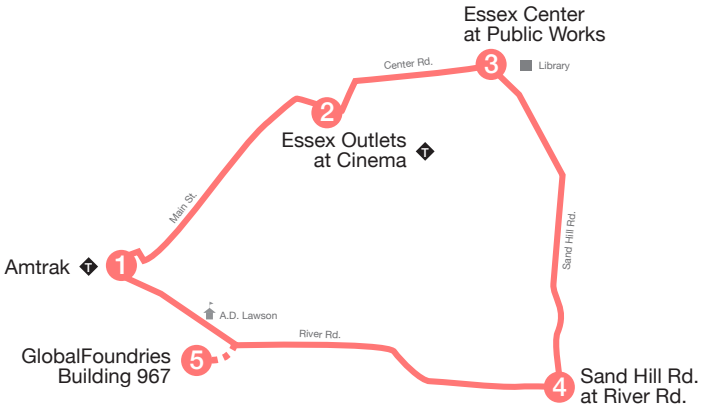

Essex Center

The Essex Center bus will now pick-up and drop-off at GlobalFoundries Building 967 only.

MONDAY-FRIDAY

	Amtrak 1	Essex Outlets at Cinema 2	Essex Center at Public Works 3	Sand Hill Rd. at River Rd. 4	GlobalFoundries Building 967 5	Amtrak 1
	6:00	6:06	6:08	6:11	R	6:28
	6:30	6:36	6:38	6:41	R	6:58
	7:00	7:06	7:08	7:11	R	7:28
	7:30	7:36	7:38	7:41	R	7:58
	8:00	8:06	8:08	8:11	-	8:21
	8:30	8:36	8:38	8:41	-	8:51
	9:00	9:06	9:08	9:11	-	9:21
AM	9:30	9:36	9:38	9:41	-	9:51
PM	1:00	1:06	1:10	1:15	-	1:28
	1:30	1:36	1:40	1:45	-	1:58
	2:00	2:06	2:10	2:15	-	2:28
	2:30	2:36	2:40	2:45	-	2:51
	3:00	3:06	3:10	3:15	-	3:28
	3:30	3:36	3:40	3:45	-	3:58
	4:00	4:06	4:10	4:15	-	4:28
	4:45	4:51	4:55	5:00	R	5:15
	5:30	5:35	5:40	5:45	R	6:00
	6:15	6:20	6:25	6:30	R	6:45