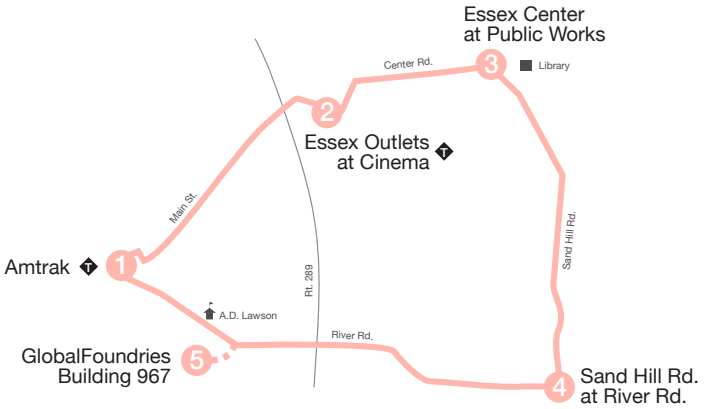

Essex Center

4

The Essex Center bus will now pick-up and drop-off at GlobalFoundries Building 967 only.

MONDAY-FRIDAY

	Amtrak	Essex Outlets at Cinema	Essex Center at Public Works	Sand Hill Rd. at River Rd.	GlobalFoundries Building 967	Amtrak
	1	2	3	4	5	1
	6:00	6:06	6:08	6:11	R	6:28
	6:30	6:36	6:38	6:41	R	6:58
	7:00	7:06	7:08	7:11	R	7:28
	7:30	7:36	7:38	7:41	R	7:58
	8:00	8:06	8:08	8:11	-	8:21
	8:30	8:36	8:38	8:41	-	8:51
	9:00	9:06	9:08	9:11	-	9:21
AM	9:30	9:36	9:38	9:41	-	9:51
PM	1:00	1:06	1:10	1:15	-	1:28
	1:30	1:36	1:40	1:45	-	1:58
	2:00	2:06	2:10	2:15	-	2:28
	2:30	2:36	2:40	2:45	-	2:51
	3:00	3:06	3:10	3:15	-	3:28
	3:30	3:36	3:40	3:45	-	3:58
	4:00	4:06	4:10	4:15	-	4:28
	4:45	4:51	4:55	5:00	R	5:15
	5:30	5:35	5:40	5:45	R	6:00
	6:15	6:20	6:25	6:30	R	6:45