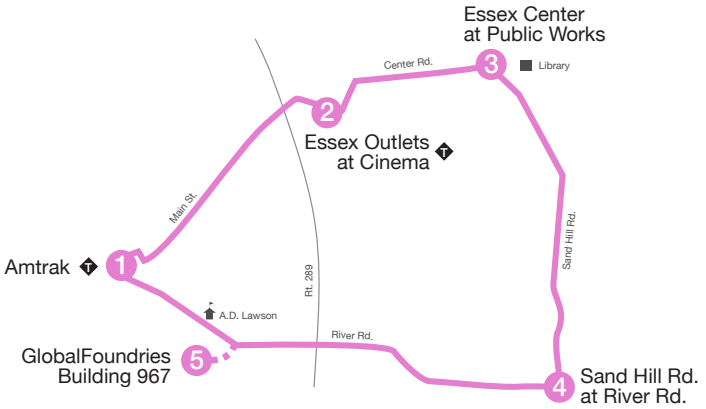

# Essex Center

4

The Essex Center bus will now pick-up and drop-off at GlobalFoundries Building 967 only.

## MONDAY-FRIDAY

	Amtrak	Essex Outlets at Cinema	Essex Center at Public Works	Sand Hill Rd. at River Rd.	GlobalFoundries Building 967	Amtrak
	1	2	3	4	5	1
	6:00	6:06	6:08	6:11	R	6:28
	6:30	6:36	6:38	6:41	R	6:58
	7:00	7:06	7:08	7:11	R	7:28
	7:30	7:36	7:38	7:41	R	7:58
	8:00	8:06	8:08	8:11	-	8:21
	8:30	8:36	8:38	8:41	-	8:51
	9:00	9:06	9:08	9:11	-	9:21
AM	9:30	9:36	9:38	9:41	-	9:51
PM	1:00	1:06	1:10	1:15	-	1:28
	1:30	1:36	1:40	1:45	-	1:58
	2:00	2:06	2:10	2:15	-	2:28
	2:30	2:36	2:40	2:45	-	2:51
	3:00	3:06	3:10	3:15	-	3:28
	3:30	3:36	3:40	3:45	-	3:58
	4:00	4:06	4:10	4:15	-	4:28
	4:45	4:51	4:55	5:00	R	5:15
	5:30	5:35	5:40	5:45	R	6:00
	6:15	6:20	6:25	6:30	R	6:45