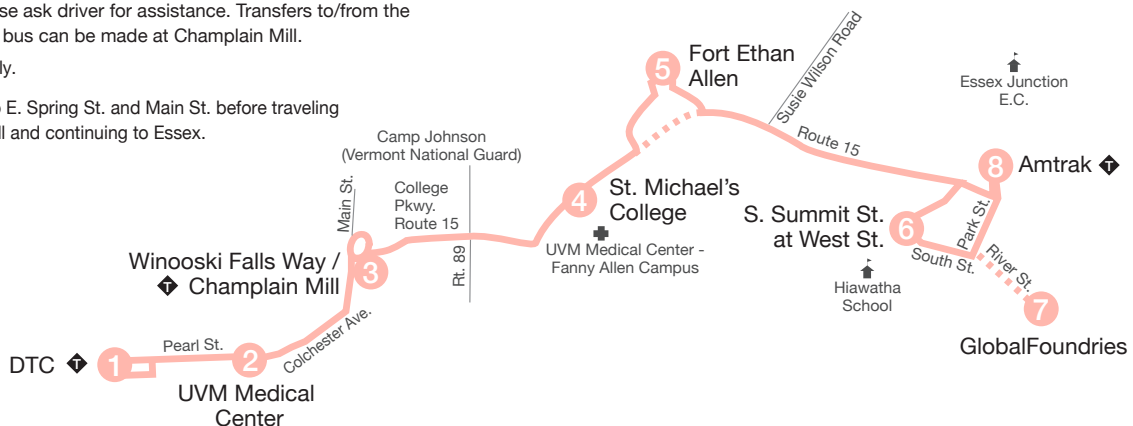

Peach shaded trips operate Saturdays, **September 2, 2017 - May 5, 2018.**

9:40	9:45	9:50	9:52	10:00	-	-	-
10:40	10:45	10:50	10:52	11:00	-	-	-
11:30	11:35	11:40	11:42	11:50	-	-	-

H Buses do not pull into UVM Medical Center. Drop-offs and pick-ups will be on Colchester Avenue.

Transfer point. Please ask driver for assistance. Transfers to/from the Riverside/Winooski bus can be made at Champlain Mill.

R On-board request only.

E Travels up Barlow, to E. Spring St. and Main St. before traveling to the Champlain Mill and continuing to Essex.

Peach shaded trips operate Saturdays, **September 2, 2017 - May 5, 2018.**

-	10:00	10:03	10:10	10:15	10:20
-	11:00	11:05	11:10	11:15	11:20
-	11:50	11:53	12:00	12:05	12:10

Essex Junction (Sunday)

2

	 DTC 	UVM Medical Center 	 * Winooski Falls Way/ Champlain Mill 	Fort Ethan Allen 	 Amtrak 
	8:00	8:05	8:12	8:20	8:30
	9:15	9:20	9:27	9:35	9:45
	10:30	10:35	10:42	10:50	11:00
AM	11:45	11:50	11:57	12:05	12:15
PM	1:00	1:05	1:12	1:20	1:30
	2:15	2:20	2:27	2:35	2:45
	3:30	3:35	3:42	3:50	4:00
	4:45	4:50	4:57	5:05	5:15
	6:00	6:05	6:12	6:20	6:30
	7:45	7:50	7:57	8:05	8:15
	 Amtrak 	Fort Ethan Allen 	 * Winooski Falls Way/ Champlain Mill 	UVM Medical Center 	 DTC 
	8:35	8:43	8:51	8:57	9:05
	9:50	9:58	10:06	10:12	10:20
AM	11:05	11:13	11:21	11:27	11:35
PM	12:20	12:28	12:36	12:42	12:50
	1:35	1:43	1:51	1:57	2:05
	2:50	2:58	3:06	3:12	3:20
	4:05	4:13	4:21	4:27	4:35
	5:20	5:28	5:36	5:42	5:50
	6:35	6:43	6:51	6:57	7:05
	8:45	8:53	9:01	9:07	9:15