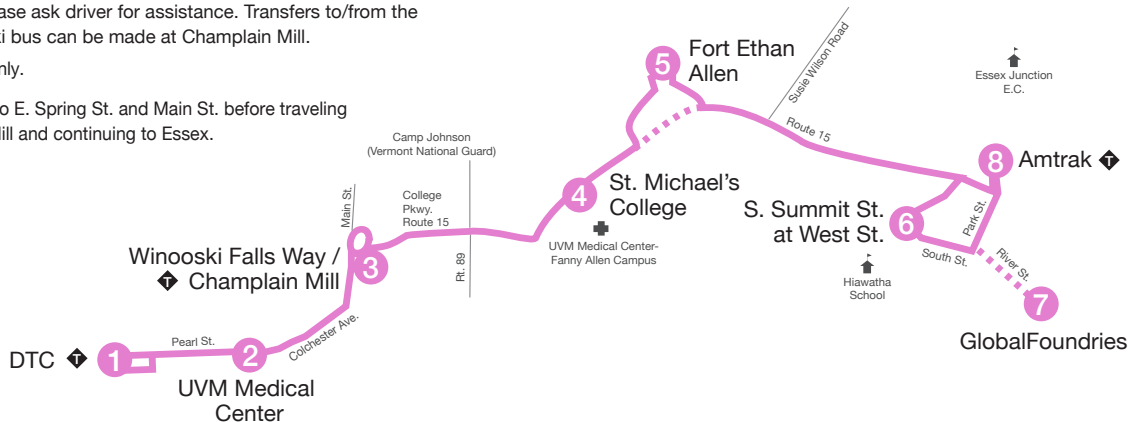

	1	2	3	4	5	6	7	8
	DTC	UVM Medical Center	Winooski Falls Way/ Champlain Mill	Saint Michael's College	Fort Ethan Allen	So. Summit St. at West St.	GlobalFoundries	Amtrak
	6:10	H 6:13	6:16	6:19	6:23	6:30	6:34	6:40
	7:10	H 7:13	7:16	7:19	7:23	7:30	7:34	7:40
	8:15	H 8:18	8:21	8:24	8:28	8:35	-	8:40
	9:15	H 9:18	9:21	9:24	9:28	9:35	-	9:40
	9:45	9:50	9:56	9:59	10:04	10:13	-	10:18
	10:15	10:20	10:26	10:29	10:34	10:43	-	10:48
	10:45	10:50	10:56	10:59	11:04	11:13	-	11:18
	11:15	11:20	11:26	11:29	11:34	11:43	-	11:48
AM	11:45	11:50	11:56	11:59	12:04	12:13	-	12:18
PM	12:15	12:20	12:26	12:29	12:34	12:43	-	12:48
	12:45	12:50	12:56	12:59	1:04	1:13	-	1:18
	1:15	1:20	1:26	1:29	1:34	1:43	-	1:48
	1:45	1:50	1:56	1:59	2:04	2:13	-	2:18
	2:15	2:20	2:26	2:29	2:34	2:43	-	2:48
	2:45	2:50	2:56	2:59	3:04	3:13	-	3:18
	3:15	3:20	3:26	3:29	3:34	3:43	-	3:48
	3:45	3:50	3:56	3:59	4:04	4:13	-	4:18
	4:15	4:20	4:26	4:29	4:34	4:43	-	4:48
	4:45	4:50	4:56	4:59	5:04	5:13	-	5:18
	5:15	5:20	5:26	5:29	5:34	5:43	-	5:48
	5:45	5:50	5:56	5:59	6:04	6:13	6:17	6:21
	6:15	6:20	6:26	6:29	6:32	6:41	6:45	6:49
	7:15	7:20	E 7:31	7:34	7:41	7:50	7:54	7:58
	8:30	8:35	8:40	8:42	8:50	-	-	9:00

Shaded trips operate Saturdays, **September 2, 2017 - May 5, 2018.**

9:40	9:45	9:50	9:52	10:00	-	-	-
10:40	10:45	10:50	10:52	11:00	-	-	-
11:30	11:35	11:40	11:42	11:50	-	-	-

H Buses do not pull into UVM Medical Center. Drop-offs and pick-ups will be on Colchester Avenue.

Transfer point. Please ask driver for assistance. Transfers to/from the Riverside/Winooski bus can be made at Champlain Mill.

R On-board request only.

E Travels up Barlow, to E. Spring St. and Main St. before traveling to the Champlain Mill and continuing to Essex.