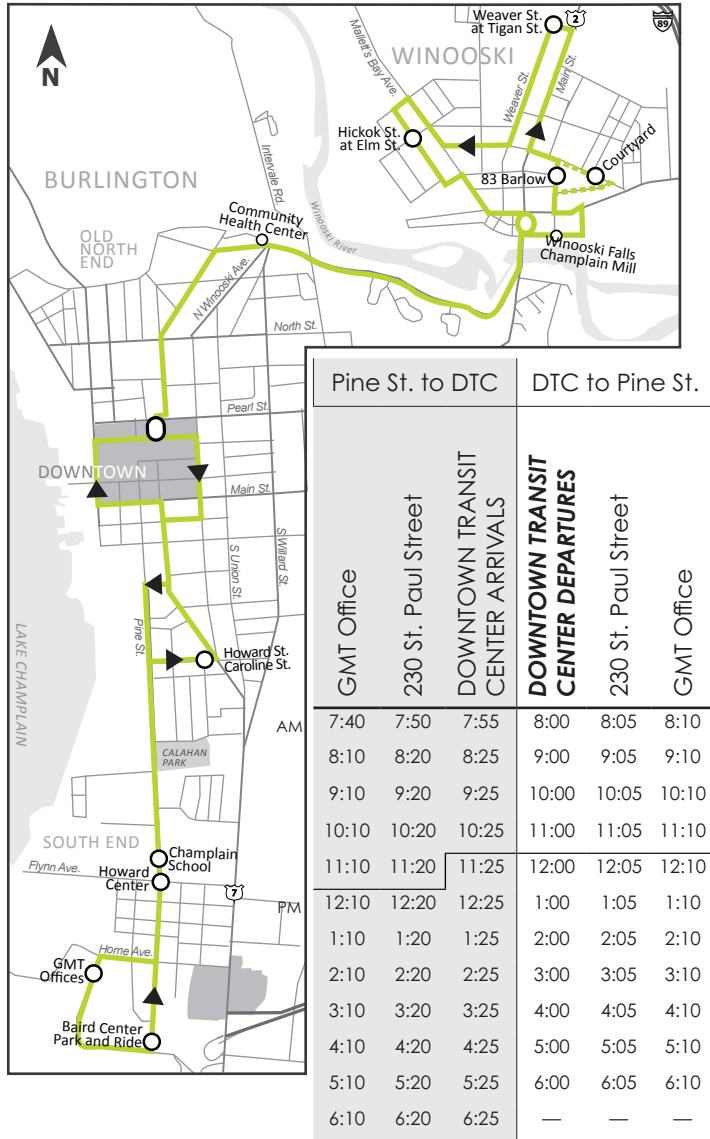

GREEN LINE: SUNDAY

SHOPPING SPECIALS

GMT provides morning shuttles from senior housing complexes to local supermarkets. These shuttles are sponsored by the **City of South Burlington** and **Price Chopper**.

Route and schedule information is available by calling GMT at **802-540-2468** or on the web at **RideGMT.com**.

Hannaford: Tuesdays

South Burlington Residents

Pick-up Times	Locations
9:10 AM	Pillsbury Manor
9:30 AM	The Pines
9:35 AM	Drop-off at Hannaford
10:55 AM	Pick-up at Hannaford

Pick-up Times	Locations
9:45 AM	Country Park
9:55 AM	Drop-off at Hannaford
11:30 AM	Pick-up at Hannaford

Price Chopper: Wednesdays

Winooski Residents

Pick-up Times	Locations
9:10 AM	Courtyard
9:12 AM	83 Barlow St.
9:14 AM	East Spring St.
9:18 AM	Community Health Center
9:24 AM	Fern Hill
9:34 AM	McAuley Square
9:38 AM	DTC
9:45 AM	Drop-off at Price Chopper
10:55 AM	Pick-up at Price Chopper

Price Chopper: Thursdays

Burlington Residents

Pick-up Times	Locations
9:10 AM	North Champlain St.
9:15 AM	3 Cathedral Square
9:20 AM	230 St. Paul St.
9:40 AM	Drop-off at Price Chopper
11:00 AM	Pick-up at Price Chopper

Pick-up Times	Locations
9:55 AM	Heineberg Housing
9:58 AM	Thayer Housing
10:05 AM	McKenzie House
10:20 AM	101 College St.
10:30 AM	Drop-off at Price Chopper
11:45 AM	Pick-up at Price Chopper

Lakeside Commuter Monday-Friday

	Lakeside Community	Downtown Transit Center
AM	6:05	6:15
	6:20	6:30