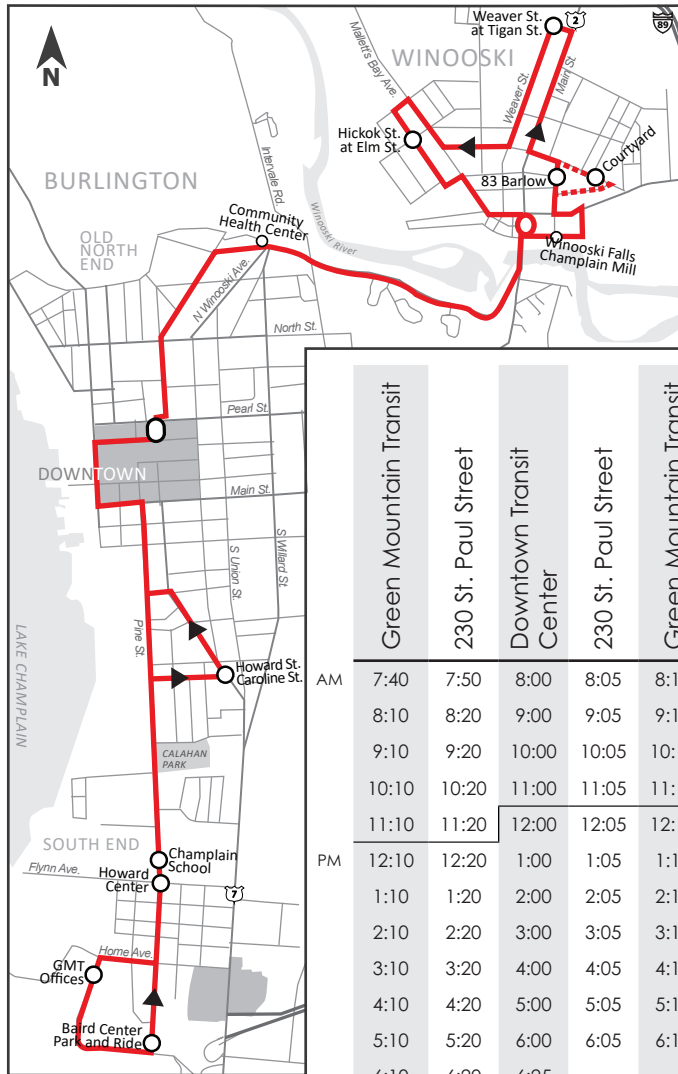

Green Mountain Transit	230 St. Paul Street	Downtown Transit Center	230 St. Paul Street	Green Mountain Transit
AM	7:40	7:50	8:00	8:05	8:10
	8:10	8:20	9:00	9:05	9:10
	9:10	9:20	10:00	10:05	10:10
	10:10	10:20	11:00	11:05	11:10
	11:10	11:20	12:00	12:05	12:10
PM	12:10	12:20	1:00	1:05	1:10
	1:10	1:20	2:00	2:05	2:10
	2:10	2:20	3:00	3:05	3:10
	3:10	3:20	4:00	4:05	4:10
	4:10	4:20	5:00	5:05	5:10
	5:10	5:20	6:00	6:05	6:10
	6:10	6:20	6:25	—	—

GMT provides morning shuttles from senior housing complexes to local supermarkets. These shuttles are sponsored by the **City of South Burlington** and **Price Chopper**.

Route and schedule information is available by calling GMT at **802-540-2468** or on the web at **RideGMT.com**.

Hannaford: Tuesdays

South Burlington Residents

Pick-up Times	Locations
9:10 AM	Pillsbury Manor
9:30 AM	The Pines
9:35 AM	Drop-off at Hannaford
10:55 AM	Pick-up at Hannaford

Pick-up Times	Locations
9:45 AM	Country Park
9:55 AM	Drop-off at Hannaford
11:30 AM	Pick-up at Hannaford

Price Chopper: Wednesdays

Winooski Residents

Pick-up Times	Locations
9:10 AM	Courtyard
9:12 AM	83 Barlow St.
9:14 AM	East Spring St.
9:18 AM	Community Health Center
9:24 AM	Fern Hill
9:34 AM	McAuley Square
9:38 AM	DTC
9:45 AM	Drop-off at Price Chopper
10:55 AM	Pick-up at Price Chopper

Price Chopper: Thursdays

Burlington Residents

Pick-up Times	Locations
9:10 AM	North Champlain St.
9:15 AM	3 Cathedral Square
9:20 AM	230 St. Paul St.
9:40 AM	Drop-off at Price Chopper
11:00 AM	Pick-up at Price Chopper

Pick-up Times	Locations
9:55 AM	Heineberg Housing
9:58 AM	Thayer Housing
10:05 AM	McKenzie House
10:20 AM	101 College St.
10:30 AM	Drop-off at Price Chopper
11:45 AM	Pick-up at Price Chopper

Lakeside Commuter Monday-Friday

	Lakeside Community	Downtown Transit Center
AM	6:05	6:20
	6:15	6:30