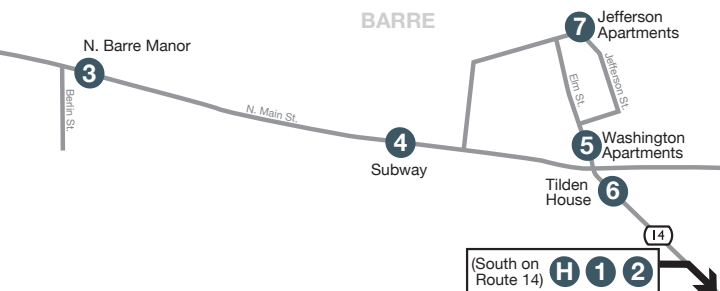

Hannaford Shopping Special

85

FREE!

TUESDAYS* ONLY

* Bus will be rescheduled if a holiday falls on a Tuesday

Pick-up	Location	Drop-off
9:45 AM	① Williamstown Square	-
9:50 AM	② Garden Apartments	-
-	H Drop-off at Hannaford	10:15 AM
10:30 AM	③ N. Barre Manor	-
10:40 AM	④ Subway	-
11:10 AM	H Pick-up / Drop-off at Hannaford	11:10 AM
-	① Williamstown Square	11:30 AM
-	② Garden Apartments	11:40 AM
11:50 AM	⑥ Tilden House	-
AM 11:55 AM	⑤ Washington Apartments	-
PM 12:00 PM	⑦ Jefferson Apartments	-
12:05 PM	H Pick-up / Drop-off at Hannaford	12:05 PM
-	③ N. Barre Manor	12:20 PM
-	④ Subway	12:30 PM
12:45 PM	H Pick-up / Drop-off at Hannaford	12:45 PM
-	⑥ Tilden House	1:00 PM
-	⑤ Washington Apartments	1:10 PM
-	⑦ Jefferson Apartments	1:15 PM