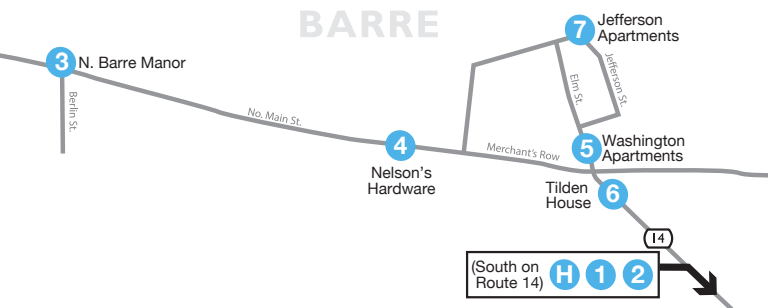

Hannaford Shopping Special

85

FREE!

TUESDAYS* ONLY

* Bus will be rescheduled if a holiday falls on a Tuesday

| Pick-up | Location | Drop-off |
|-------------|-----------------------------------|----------|
| 9:45 AM | 1 Williamstown Square | - |
| 9:50 AM | 2 Garden Apartments | - |
| - | H Drop off at Hannaford | 10:15 AM |
| 10:30 AM | 3 N. Barre Manor | - |
| 10:40 AM | 4 Nelson's Hardware | - |
| 11:10 AM | H Pick-up / Drop-off at Hannaford | 11:10 AM |
| - | 1 Williamstown Square | 11:30 AM |
| - | 2 Garden Apartments | 11:40 AM |
| 11:50 AM | 6 Tilden House | - |
| AM 11:55 AM | 5 Washington Apartments | - |
| PM 12:00 PM | 7 Jefferson Apartments | - |
| 12:05 PM | H Pickup / Drop off at Hannaford | 12:05 PM |
| - | 3 N. Barre Manor | 12:20 PM |
| - | 4 Nelson's Hardware | 12:30 PM |
| 12:45 PM | H Pickup / Drop off at Hannaford | 12:45 PM |
| - | 6 Tilden House | 1:00 PM |
| - | 5 Washington Apartments | 1:10 PM |
| - | 7 Jefferson Apartments | 1:15 PM |