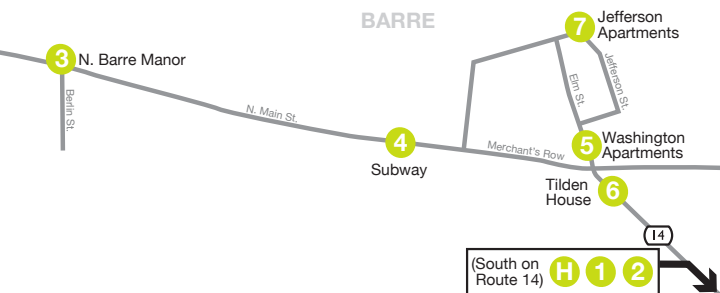

# Hannaford Shopping Special

85

**FREE!**

## TUESDAYS\* ONLY

\* Bus will be rescheduled if a holiday falls on a Tuesday

	Pick-up	Location	Drop-off
	9:45 AM	1 Williamstown Square	-
	9:50 AM	2 Garden Apartments	-
	-	H Drop-off at Hannaford	10:15 AM
	10:30 AM	3 N. Barre Manor	-
	10:40 AM	4 Subway	-
	11:10 AM	H Pick-up / Drop-off at Hannaford	11:10 AM
	-	1 Williamstown Square	11:30 AM
	-	2 Garden Apartments	11:40 AM
	11:50 AM	6 Tilden House	-
AM	11:55 AM	5 Washington Apartments	-
PM	12:00 PM	7 Jefferson Apartments	-
	12:05 PM	H Pick-up / Drop-off at Hannaford	12:05 PM
	-	3 N. Barre Manor	12:20 PM
	-	4 Subway	12:30 PM
	12:45 PM	H Pick-up / Drop-off at Hannaford	12:45 PM
	-	6 Tilden House	1:00 PM
	-	5 Washington Apartments	1:10 PM
	-	7 Jefferson Apartments	1:15 PM