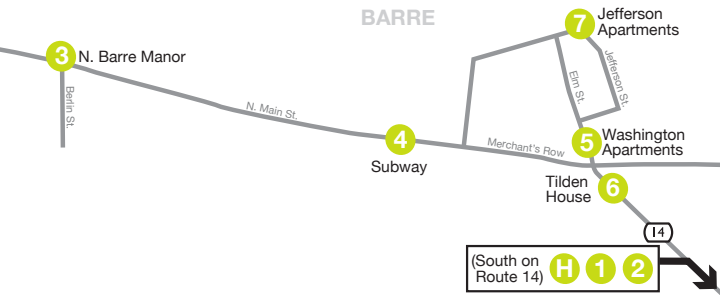

Hannaford Shopping Special

85

FREE!

TUESDAYS* ONLY

* Bus will be rescheduled if a holiday falls on a Tuesday

	Pick-up	Location	Drop-off
	9:45 AM	1 Williamstown Square	-
	9:50 AM	2 Garden Apartments	-
	-	H Drop-off at Hannaford	10:15 AM
	10:30 AM	3 N. Barre Manor	-
	10:40 AM	4 Subway	-
	11:10 AM	H Pick-up / Drop-off at Hannaford	11:10 AM
	-	1 Williamstown Square	11:30 AM
	-	2 Garden Apartments	11:40 AM
	11:50 AM	6 Tilden House	-
AM	11:55 AM	5 Washington Apartments	-
PM	12:00 PM	7 Jefferson Apartments	-
	12:05 PM	H Pick-up / Drop-off at Hannaford	12:05 PM
	-	3 N. Barre Manor	12:20 PM
	-	4 Subway	12:30 PM
	12:45 PM	H Pick-up / Drop-off at Hannaford	12:45 PM
	-	6 Tilden House	1:00 PM
	-	5 Washington Apartments	1:10 PM
	-	7 Jefferson Apartments	1:15 PM