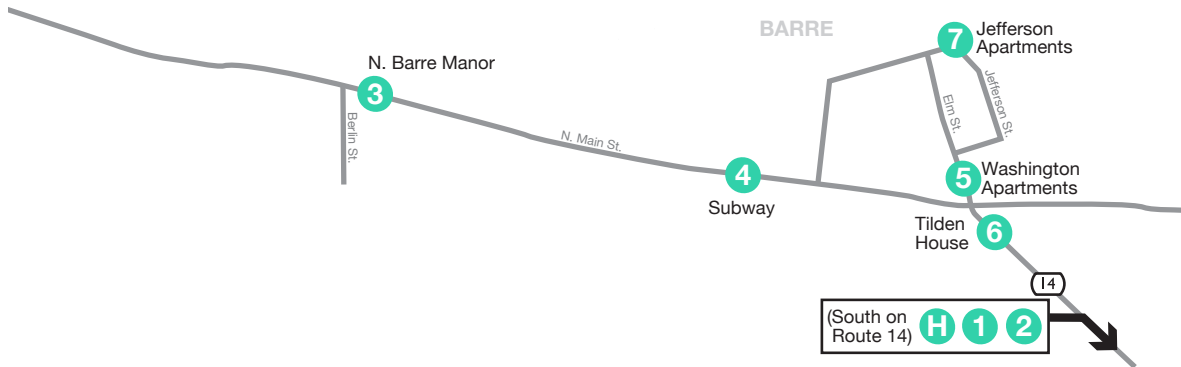

FREE!

TUESDAYS* ONLY

* Bus will be rescheduled if a holiday falls on a Tuesday.

Pick-up	Location	Drop-off
9:45 AM	1 Williamstown Square	-
9:50 AM	2 Garden Apartments	-
-	H Drop-off at Hannaford	10:15 AM
10:30 AM	3 N. Barre Manor	-
10:40 AM	4 Subway	-
11:10 AM	H Pick-up / Drop-off at Hannaford	11:10 AM
-	1 Williamstown Square	11:30 AM
-	2 Garden Apartments	11:40 AM
11:50 AM	6 Tilden House	-
AM 11:55 AM	5 Washington Apartments	-
PM 12:00 PM	7 Jefferson Apartments	-
12:05 PM	H Pick-up / Drop-off at Hannaford	12:05 PM
-	3 N. Barre Manor	12:20 PM
-	4 Subway	12:30 PM
12:45 PM	H Pick-up / Drop-off at Hannaford	12:45 PM
-	6 Tilden House	1:00 PM
-	5 Washington Apartments	1:10 PM
-	7 Jefferson Apartments	1:15 PM

NextGen Transit Plan

GMT is developing a NextGen Transit Plan that will improve service throughout our system. The plan will help identify ways to better match service with current needs, make service simpler, more direct, faster, and more convenient. It will also better integrate urban and rural services. This is the first time that GMT has conducted a comprehensive effort of this type, and public and stakeholder input will be critical to the project's success. Please visit RideGMT.com/NextGen for more information and for a project time line.