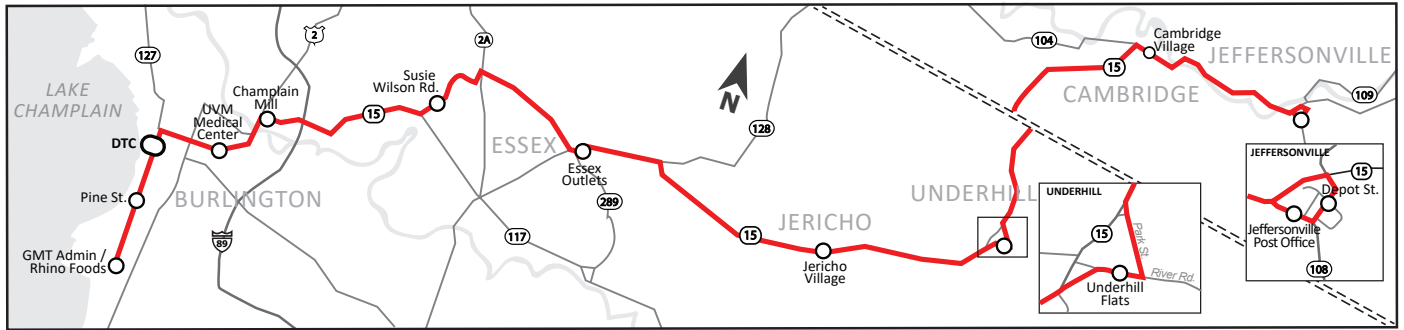

BURLINGTON TO JEFFERSONVILLE

	Rhino Foods	Pine St. at Locust St.	DTC	UVM Medical Center	Winooski Falls Way/ Champlain Mill	Susie Wilson Rd. at Market Pl.	Essex Outlets	Jericho Village Elementary School	Underhill Flats	Cambridge Village	Jeffersonville Village Post Office
AM	—	—	4:40	—	4:45	4:50	5:00	5:08	5:13	5:25	5:30
	—	—	5:45	—	5:50	5:55	6:05	6:13	6:18	6:30	6:35
PM	4:05	4:08	4:20	4:30	4:40	4:50	5:02	5:10	5:15	5:30	5:35
	4:55	4:58	5:10	5:20	5:30	5:40	5:52	6:00	6:05	6:20	6:25

JEFFERSONVILLE TO BURLINGTON

	Jeffersonville Village Post Office	Cambridge Village	Underhill Flats	Jericho Village Post Office	Essex Outlets	Susie Wilson Rd. at David Dr.	Winooski Falls Way/ Champlain Mill	UVM Medical Center	DTC	Pine St. at Lakeside Av- enue	GMT Admin. Office
AM	5:30	5:39	5:55	5:59	6:10	6:17	R	6:40	6:50	6:57	7:00
	6:35	6:44	7:00	7:04	7:15	7:22	R	7:45	7:55	8:02	8:05
PM	5:35	5:44	6:00	6:04	6:11	6:18	R	R	6:35	R	—
	6:25	6:34	6:50	6:54	7:01	7:08	R	R	7:25	R	—

- P** Commuter parking available.
- R** On-board request only.
- ↑** Transfer point. Please ask driver for assistance.

If Route 15 is closed between Cambridge and Jeffersonville due to flooding, the Jeffersonville Commuter route will terminate in Cambridge (North Main Street) and Jeffersonville will not be served. The departure time from Cambridge will not be changed when the route is required to terminate in Cambridge.