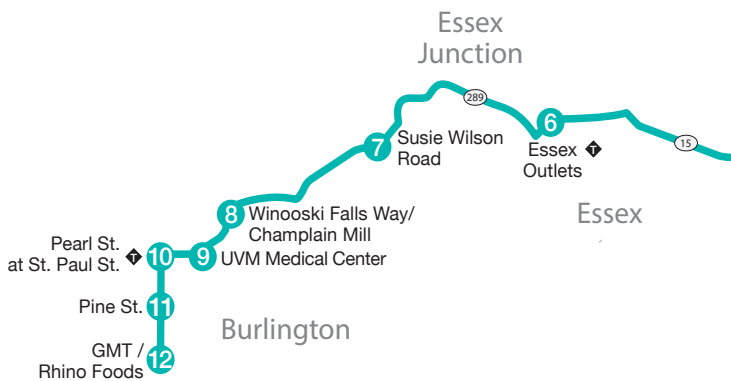

Jeffersonville Commuter

BURLINGTON TO JEFFERSONVILLE

	12	11	10	9	8	7	6	5	4	3	1	2
	Rhino Foods	Pine St. at Locust St.	Pearl St. at St. Paul St.	UVM Medical Center	Winooski Falls/ Champlain Mill	Susie Wilson Rd. at Market Pl.	Essex Outlets	Jericho Village Elementary School	Underhill Flats	Cambridge Village	Jeffersonville Village Post Office	Jeffersonville North Woods Joinery
	–	–	5:25	–	5:30	5:35	5:45	5:53	5:58	6:10	6:20	6:25
AM	–	–	5:55	–	6:00	6:05	6:15	6:23	6:28	6:40	6:50	6:55
PM	4:15	4:18	4:30	4:40	4:50	5:00	5:12	5:20	5:25	5:40	5:45	5:50
	4:55	4:58	5:10	5:20	5:30	5:40	5:52	6:00	6:05	6:20	6:25	6:30

Commuter parking available.

On-board request only.

Transfer point. Please ask driver for assistance.