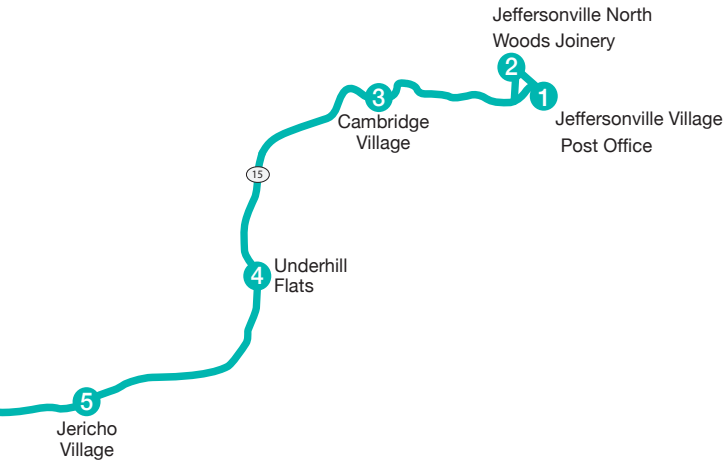

If Route 15 is closed between Cambridge and Jeffersonville due to flooding, the Jeffersonville Commuter route will terminate in Cambridge (North Main Street) and Jeffersonville will not be served. The departure time from Cambridge will not be changed when the route is required to terminate in Cambridge.

Check CCTAride.org for service updates during inclement weather.

Jeffersonville Commuter (#36)

AM to Burlington		
Stop	City/Town	Notes
Jeffersonville Post Office	Jeffersonville	
Northwoods Joinery	Jeffersonville	Park & Ride
Cambridge Health Center	Cambridge	On North Main Street
VT.15 @ Dickinson Street	Underhill Flats	Park & Ride
VT.15 @ Post Office	Jericho Village	
VT.15 @ VT.128	Essex	Park & Ride across the street
Essex Outlets Fair	Essex	Across from shelter
Susie Wilson Road @ David Drive	Essex	Pizza Hut
College Parkway @ Cumberland Farms	Colchester	Opposite Fanny Allen
College Parkway @ St.Mikes West Entrance	Colchester	Shelter
Abenaki Way @ opp. CCV	Winooski	Shelter
Opp. Champlain Mill	Winooski	Indoor waiting room
FAHC	Burlington	Shelter @ Main Entrance
Pearl Street @ North Prospect Street	Burlington	Shelter
Pearl Street @ North Union Street	Burlington	
Cherry Street @ St.Paul Street	Burlington	Transit Station
Pine Street @ Opposite Howard Street	Burlington	Across from Dealer.Com
Pine Street @ Burlington Electric Dept.	Burlington	
Pine Street @ Cumberland Farms	Burlington	Lakeside Avenue
Industrial Parkway @ GMT	Burlington	