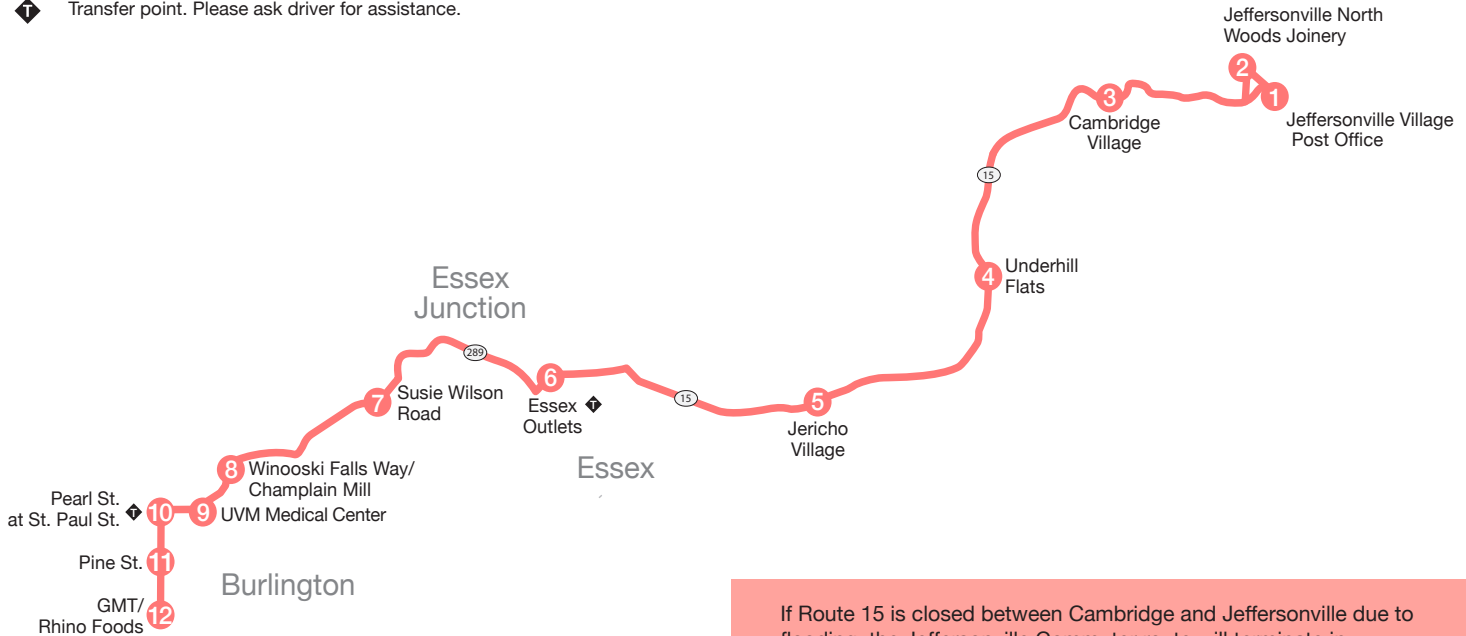

BURLINGTON TO JEFFERSONVILLE

		⬇️			⬇️		P			P		
	Rhino Foods	Pine St. at Locust St.	Pearl St. at St. Paul St.	UVM Medical Center	Winooski Falls/Champlain Mill	Susie Wilson Rd. at Market Pl.	Essex Outlets	Jericho Village Elementary School	Underhill Flats	Cambridge Village	Jeffersonville Village Post Office	Jeffersonville North Woods Joinery
	12	11	10	9	8	7	6	5	4	3	1	2
	—	—	5:25	—	5:30	5:35	5:45	5:53	5:58	6:10	6:20	6:25
AM	—	—	5:55	—	6:00	6:05	6:15	6:23	6:28	6:40	6:50	6:55
PM	4:15	4:18	4:30	4:40	4:50	5:00	5:12	5:20	5:25	5:40	5:45	5:50
	4:55	4:58	5:10	5:20	5:30	5:40	5:52	6:00	6:05	6:20	6:25	6:30

- P** Commuter parking available.
- R** On-board request only.
- ⬇️** Transfer point. Please ask driver for assistance.

If Route 15 is closed between Cambridge and Jeffersonville due to flooding, the Jeffersonville Commuter route will terminate in Cambridge (North Main Street) and Jeffersonville will not be served. The departure time from Cambridge will not be changed when the route is required to terminate in Cambridge.