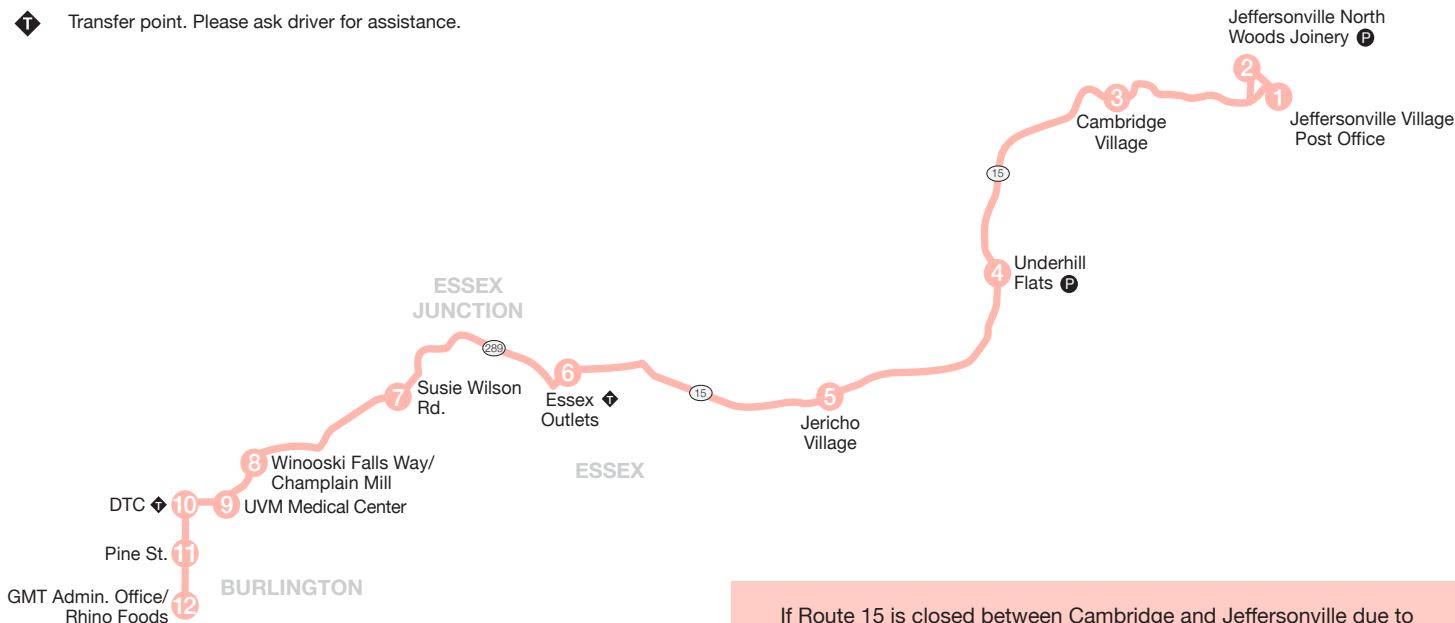

## BURLINGTON TO JEFFERSONVILLE

		⬇️			⬇️		P		P			
	Rhino Foods	Pine St. at Locust St.	DTC	UVM Medical Center	Winooski Falls Way/ Champlain Mill	Susie Wilson Rd. at Market Pl.	Essex Outlets	Jericho Village Elementary School	Underhill Flats	Cambridge Village	Jeffersonville Village Post Office	Jeffersonville North Woods Joinery
	12	11	10	9	8	7	6	5	4	3	1	2
	—	—	5:25	—	5:30	5:35	5:45	5:53	5:58	6:10	6:20	6:25
AM	—	—	5:55	—	6:00	6:05	6:15	6:23	6:28	6:40	6:50	6:55
PM	4:15	4:18	4:30	4:40	4:50	5:00	5:12	5:20	5:25	5:40	5:45	5:50
	4:55	4:58	5:10	5:20	5:30	5:40	5:52	6:00	6:05	6:20	6:25	6:30

- P** Commuter parking available.
- R** On-board request only.
- ⬇️** Transfer point. Please ask driver for assistance.

If Route 15 is closed between Cambridge and Jeffersonville due to flooding, the Jeffersonville Commuter route will terminate in Cambridge (North Main Street) and Jeffersonville will not be served. The departure time from Cambridge will not be changed when the route is required to terminate in Cambridge.