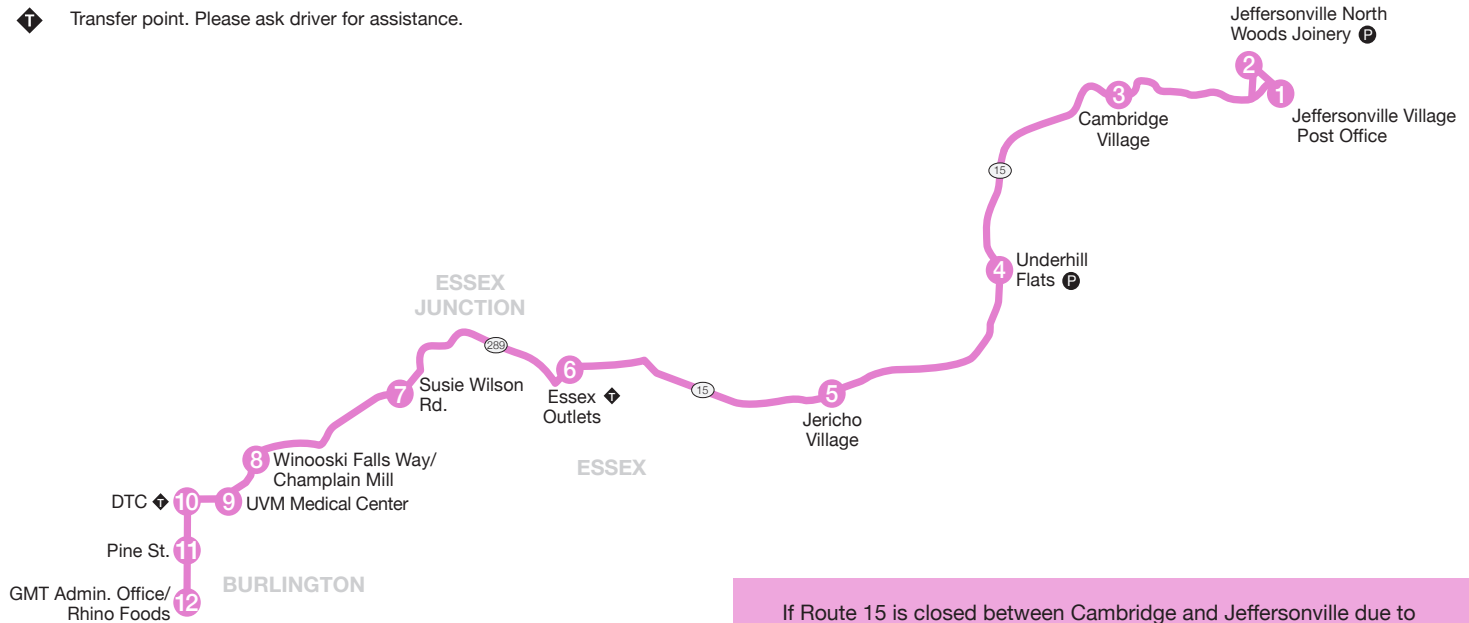

## BURLINGTON TO JEFFERSONVILLE

		⬇			⬇							
	Rhino Foods	Pine St. at Locust St.	DTC	UVM Medical Center	Winooski Falls Way/ Champlain Mill	Susie Wilson Rd. at Market Pl.	Essex Outlets	Jericho Village Elementary School	Underhill Flats	Cambridge Village	Jeffersonville Village Post Office	Jeffersonville North Woods Joinery
	12	11	10	9	8	7	6	5	4	3	1	2
	—	—	5:25	—	5:30	5:35	5:45	5:53	5:58	6:10	6:20	6:25
AM	—	—	5:55	—	6:00	6:05	6:15	6:23	6:28	6:40	6:50	6:55
PM	4:15	4:18	4:30	4:40	4:50	5:00	5:12	5:20	5:25	5:40	5:45	5:50
	4:55	4:58	5:10	5:20	5:30	5:40	5:52	6:00	6:05	6:20	6:25	6:30

- P** Commuter parking available.
- R** On-board request only.
- ⬇** Transfer point. Please ask driver for assistance.

If Route 15 is closed between Cambridge and Jeffersonville due to flooding, the Jeffersonville Commuter route will terminate in Cambridge (North Main Street) and Jeffersonville will not be served. The departure time from Cambridge will not be changed when the route is required to terminate in Cambridge.