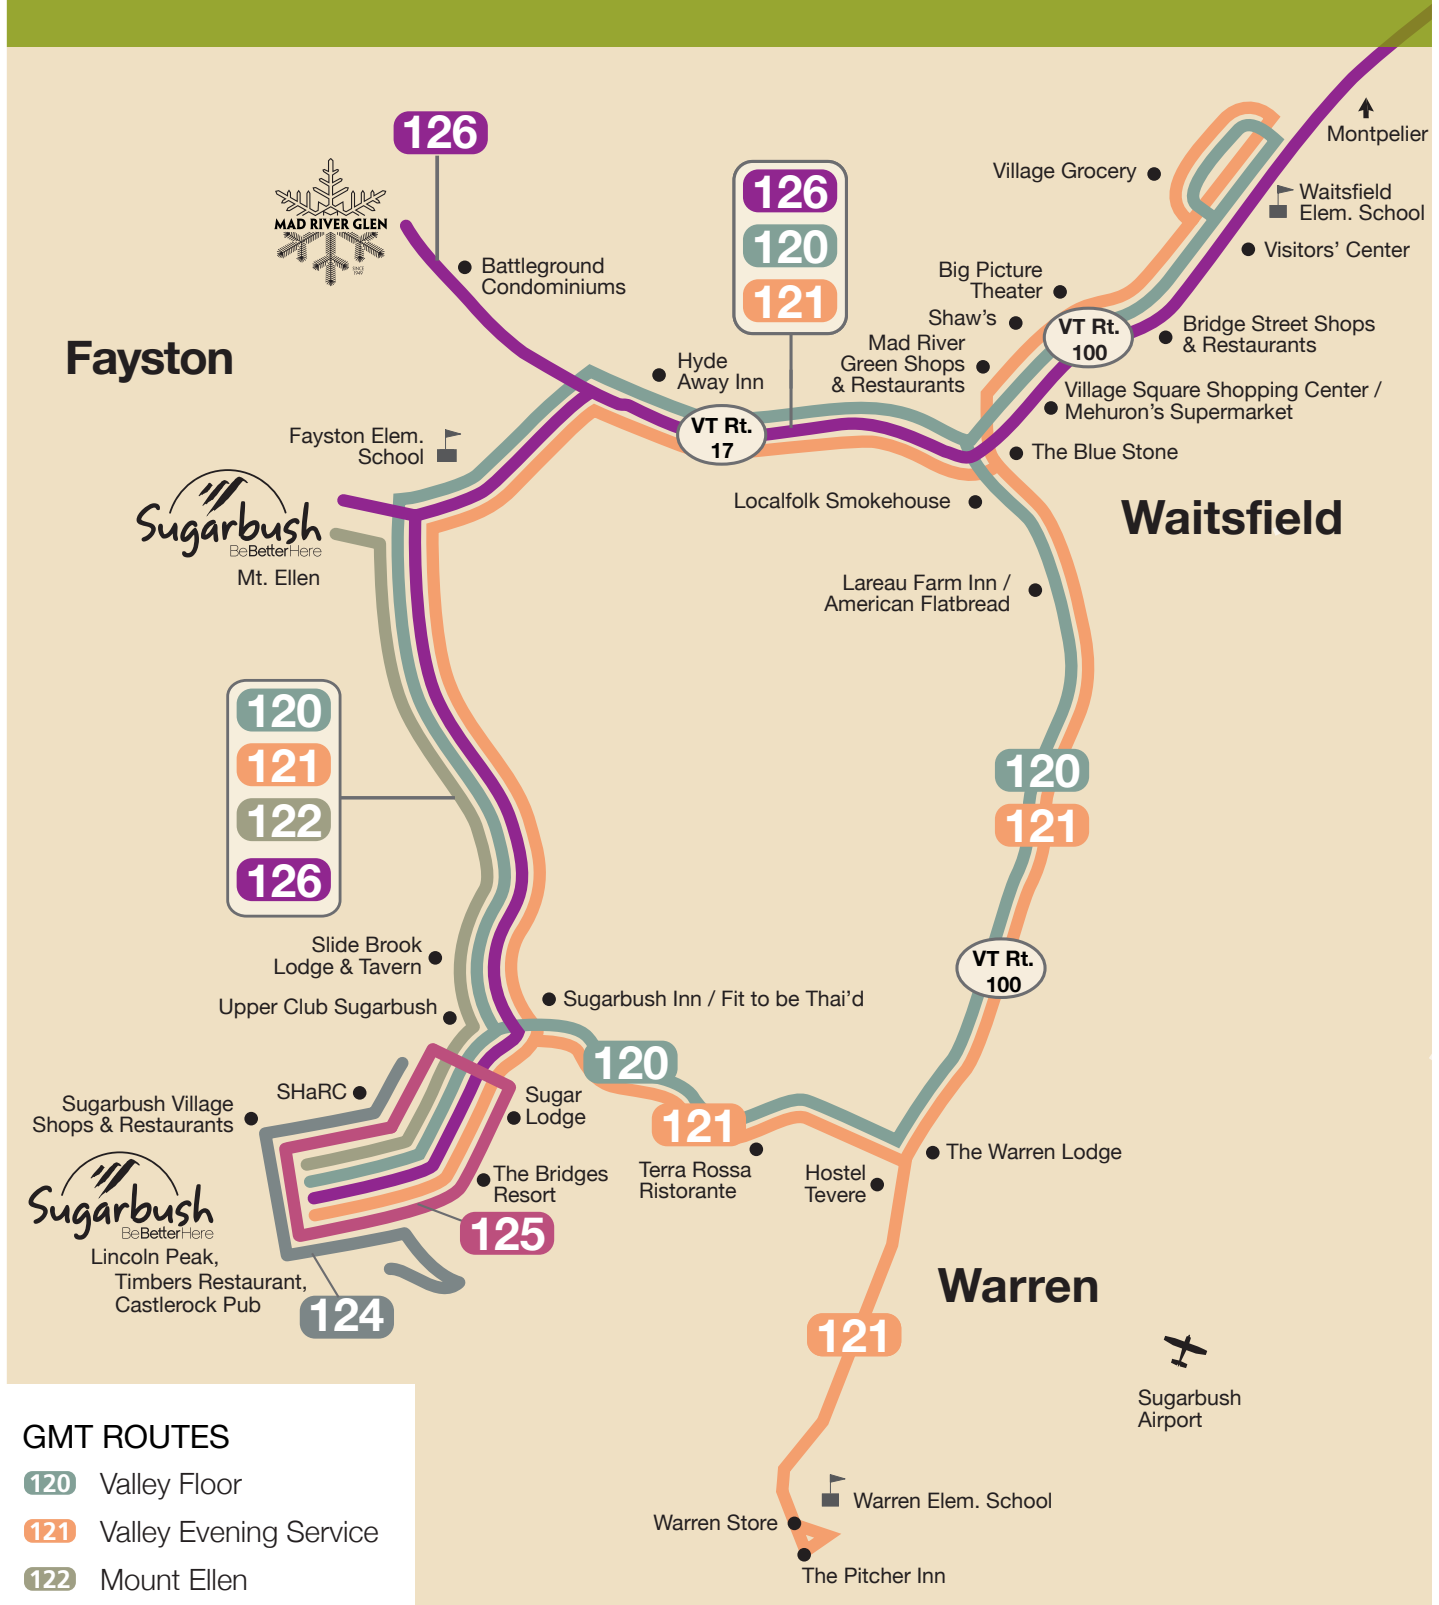

Green Mountain Transit | Mad River Valley

GMT ROUTES

- 120 Valley Floor
- 121 Valley Evening Service
- 122 Mount Ellen
- 124 Mountain Condos
- 125 Access Road
- 126 SnowCap Commuter

For route & schedule info:
RideGMT.com