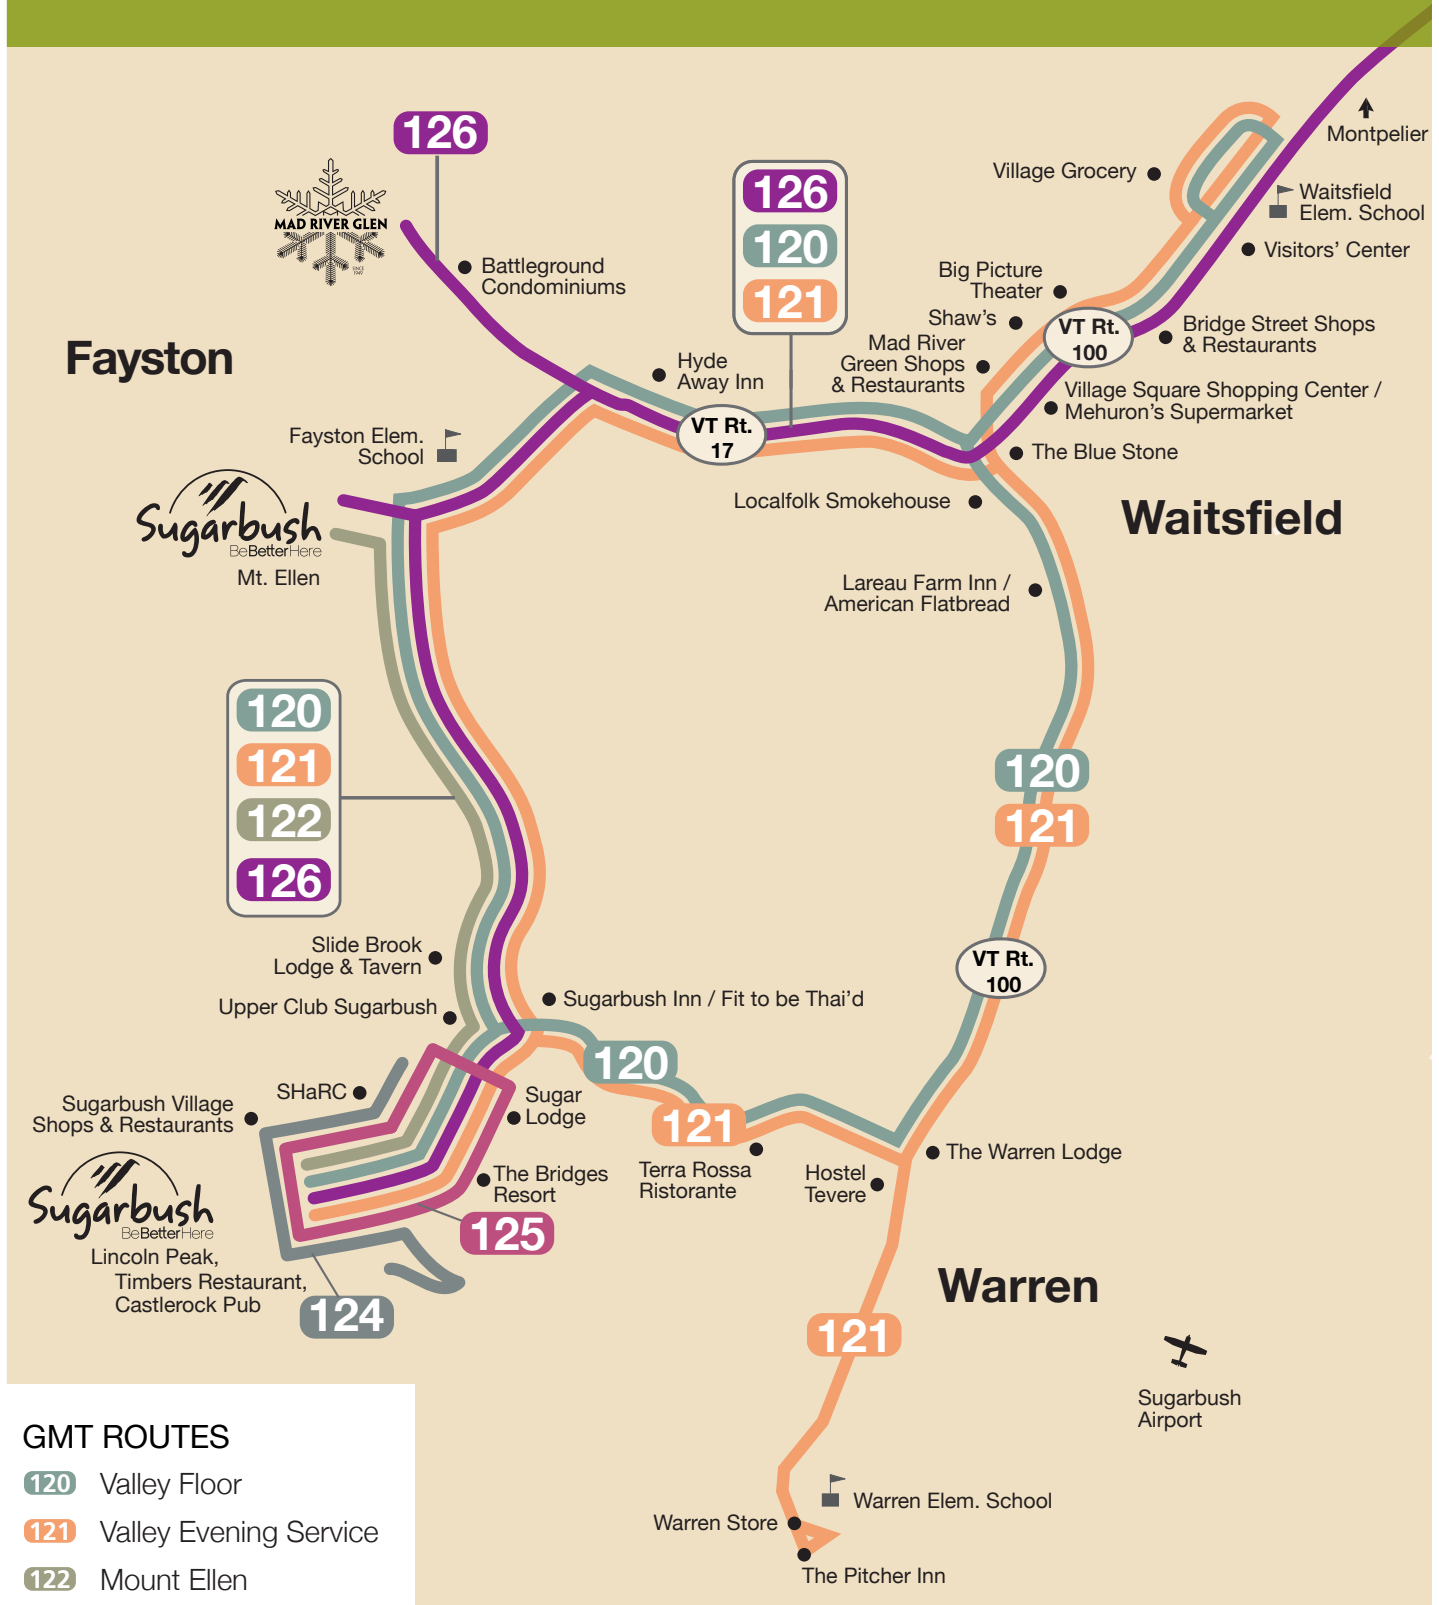

# Green Mountain Transit | Mad River Valley

## GMT ROUTES

- 120 Valley Floor
- 121 Valley Evening Service
- 122 Mount Ellen
- 124 Mountain Condos
- 125 Access Road
- 126 SnowCap Commuter

For route & schedule info:  
[RideGMT.com](http://RideGMT.com)