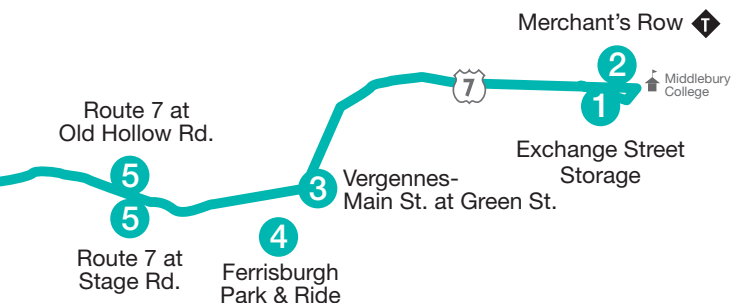

MIDDLEBURY TO BURLINGTON

	P	T		P		P			T		
	Exchange St. Storage	Merchant's Row	Vergennes Main at Green St.	Ferrisburgh Park & Ride	Route 7 at Old Hollow Rd.	Route 7 at Church Hill Rd.	Shelburne Town Offices (opposite)	UVM Medical Center	Pine St. at Locust St.	Pearl St. at St. Paul St.	Pine St. at Lakeside Ave.
	1	2	3	4	5	6	7	8	10	9	10
	6:10	*6:15	6:38	6:43	6:50	6:58	7:04	7:39	-	7:45	7:50
AM	7:10	*7:15	7:38	7:43	7:50	T7:58	8:06	8:39	-	8:45	8:50
PM	6:00	*6:05	6:20	C	6:30	R	6:42	-	7:05	7:15	-
	6:35	*6:40	7:00	C	7:10	R	7:20	-	7:45	7:50	-

C The bus will stop at Ferrisburgh Park & Ride by phone-in request only. Please call 802-864-2282 before 5:00 PM to request a pick-up.

* This stop meets ACTR buses for transfers.

T Drop-off at Vermont Teddy Bear Company by on-board request only.