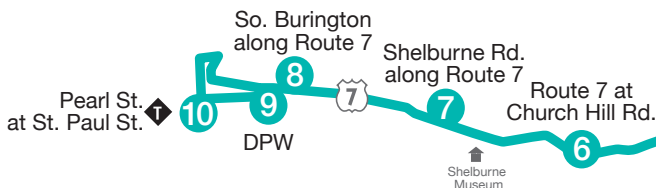

Middlebury LINK Express

Downtown Transit Center (DTC) Construction

LINK Express stops have been relocated on Pearl Street at the top of Saint Paul Street. For up-to-date changes and modifications to service during this construction project, please visit CCTAride.org or by subscribing to service alert updates on our homepage.

MIDDLEBURY TO BURLINGTON

	Adirondack Circle	Merchant's Row	Main St. at Green St.	Ferrisburgh Park & Ride	Rt. 7 at Old Hollow Rd.	Rt 7 at Church Hill Rd.	Shelburne Rd. along Rt. 7	S. Burlington along Rt. 7	Pine St. / DPW	Pearl St. at St. Paul St.
	1	2	3	4	5	6	7	8	9	10
AM	9:45	9:50	10:10	10:13	10:20	10:28	R	R	10:53	11:00
PM	12:15	12:20	12:40	12:43	12:50	12:58	R	R	1:23	1:30
	4:45	4:50	5:10	5:13	5:20	5:28	R	R	5:53	6:00
	7:15	7:20	7:40	7:43	7:50	7:58	R	R	8:23	8:30

R On-board request only.

P Commuter parking available. Department of Labor Park & Ride please park in the last row near the bike path.

T Transfer point – Please ask driver for assistance.

Operated by:

PO Box 532, 282 Boardman St., Middlebury, VT 05753
802-388-1946, DD Relay Service 711