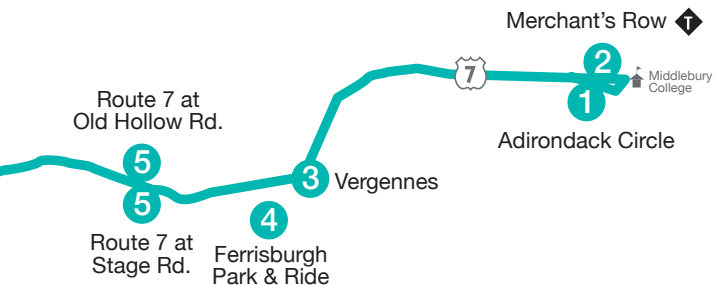

Saturday Service

This route is operated by ACTR. Connections to GMT routes can be made via ACTR's Middlebury LINK Express*.

*ACTR does not accept GMT LINK passes on Saturdays.

BURLINGTON TO MIDDLEBURY

	10	9	8	7	6	5	4	3	2	1
	↑				P		P		↑	
	Pearl St. at St. Paul St.	Pine St. / DPW	S. Burlington along Rt. 7	Shelburne along Rt. 7	Rt. 7 at Church Hill Rd.	Rt. 7 at Stage Rd.	Ferrisburgh Park & Ride	Vergennes Opera House	Merchant's Row	Adirondack Circle
AM	11:00	11:07	R	R	11:32	11:40	11:47	11:50	12:10	12:15
PM	1:30	1:37	R	R	2:02	2:10	2:17	2:20	2:40	2:45
	6:00	6:07	R	R	6:32	6:40	6:47	6:50	7:10	7:15
	8:30	8:37	R	R	9:02	9:10	9:17	9:20	9:40	9:45

The fare for this route is $4.00 one-way and exact change is required. Bus drivers are not able to make change.

If you wish to transfer to another bus in Burlington, ask the driver for a free transfer pass.

Please see ACTR's System Schedule or a Rider's Guide and schedules for other ACTR bus services, available at actr-vt.org.

Deviations from this route are available up to 1/4 mile upon request. To request a deviation, call ACTR a day in advance at 388-1946 or ask a bus driver to assist you. The actual arrival time at each stop may vary depending upon any deviation requests along the route.