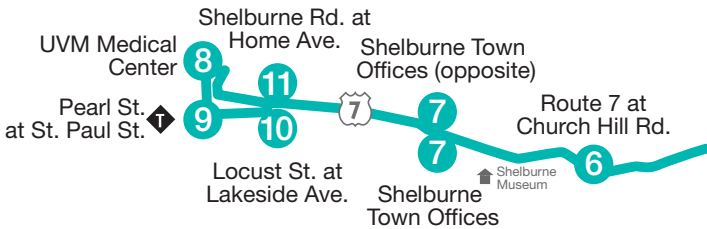

## Downtown Transit Center (DTC) Construction

LINK Express stops have been relocated on Pearl Street at the top of Saint Paul Street. For up-to-date changes and modifications to service during this construction project, please visit [CCTAride.org](http://CCTAride.org) or by subscribing to service alert updates on our homepage.

### BURLINGTON TO MIDDLEBURY

	UVM Medical Center	Transfer Point	Pearl St. at St. Paul St.	Shelburne Rd. at Home Ave.	Shelburne Town Offices	Commuter Parking	Route 7 at Church Hill Rd.	Route 7 at Stage Rd.	Commuter Parking	Ferrisburgh Park & Ride	Vergennes Opera House	Commuter Parking	Exchange St. Storage	Transfer Point	Merchant's Row
	8	9	11	7	6	5	4	3	1	2					
	-	5:05	5:13	5:22	-	5:30	5:42	5:46	6:10	*6:15					
AM	-	6:05	6:13	6:22	-	6:35	6:42	6:46	7:10	*7:15					
PM	4:40	4:50	5:00	5:15	R	5:29	5:37	*5:40	6:00	*6:05					
	5:20	5:30	5:38	5:48	R	6:09	6:17	6:20	6:35	*6:40					

## MIDDLEBURY TO BURLINGTON

	<b>P</b>	<b>T</b>		<b>P</b>		<b>P</b>			<b>T</b>		
	Exchange St. Storage	Merchant's Row	Vergennes Main at Green St.	Ferrisburgh Park & Ride	Route 7 at Old Hollow Rd.	Route 7 at Church Hill Rd.	Shelburne Town Offices (opposite)	UVM Medical Center	Pine St. at Locust St.	Pearl St. at St. Paul St.	Pine St. at Lakeside Ave.
	<b>1</b>	<b>2</b>	<b>3</b>	<b>4</b>	<b>5</b>	<b>6</b>	<b>7</b>	<b>8</b>	<b>10</b>	<b>9</b>	<b>10</b>
	6:10	*6:15	6:38	6:43	6:50	6:58	7:04	7:39	-	7:45	7:50
AM	7:10	*7:15	7:38	7:43	7:50	<b>T</b> 7:58	8:06	8:39	-	8:45	8:50
PM	6:00	*6:05	6:20	<b>C</b>	6:30	<b>R</b>	6:42	-	7:05	7:15	-
	6:35	*6:40	7:00	<b>C</b>	7:10	<b>R</b>	7:20	-	7:45	7:50	-