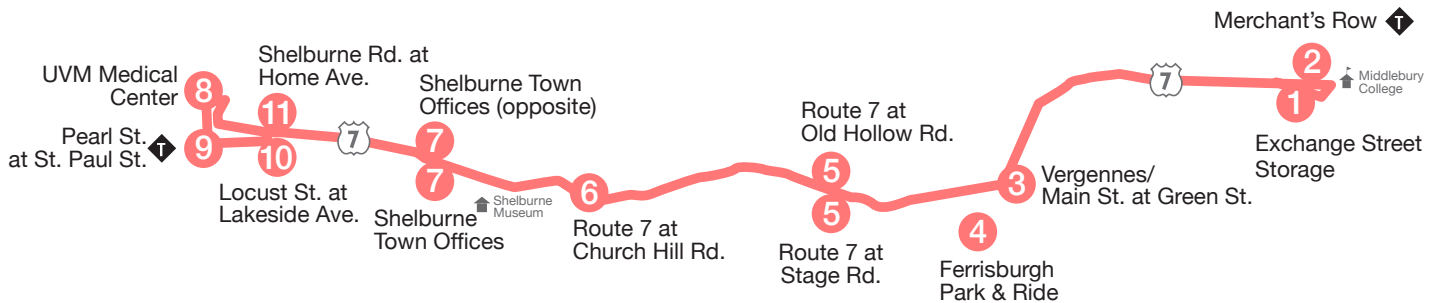

R By on-board request only.

P Commuter parking available. Department of Labor Park & Ride please park in the last row near the bike path.

↑ Transfer point. Please ask driver for assistance.

MIDDLEBURY TO BURLINGTON

	Exchange St. Storage	P										
	Merchant's Row	↓										
	Vergennes Main at Green St.											
	Ferrisburgh Park & Ride	P										
	Route 7 at Old Hollow Rd.											
	Route 7 at Church Hill Rd.	P										
	Shelburne Town Offices (opposite)											
	UVM Medical Center											
	Pine St. at Locust St.											
	Pearl St. at St. Paul St.	↓										
	Pine St. at Lakeside Ave.											
		1										
		2										
		3										
		4										
		5										
		6										
		7										
		8										
		10										
		9										
		10										
AM		6:10	*6:15	6:38	6:43	6:50	6:58	7:04	7:39		7:45	7:50
		7:10	*7:15	7:38	7:43	7:50	T7:58	8:06	8:39		8:45	8:50
PM		6:00	*6:05	6:20	C	6:30	R	6:42	-	7:05	7:15	-
		6:35	*6:40	7:00	C	7:10	R	7:20	-	7:45	7:50	-

This route is operated by ACTR. Connections to GMT routes can be made via ACTR's Middlebury LINK Express*.

*ACTR does not accept GMT LINK passes on Saturdays.

MIDDLEBURY TO BURLINGTON

	Adirondack Circle	Merchant's Row	Main St. at Green St.	Ferrisburgh Park & Ride	Rt. 7 at Old Hollow Rd.	Rt 7 at Church Hill Rd.	Shelburne Rd. along Rt. 7	S. Burlington along Rt. 7	Pine St./DPW	Pearl St. at St. Paul St.
	1	2	3	4	5	6	7	8	9	10
AM	9:45	9:50	10:10	10:13	10:20	10:28	R	R	10:53	11:00
PM	12:15	12:20	12:40	12:43	12:50	12:58	R	R	1:23	1:30
	4:45	4:50	5:10	5:13	5:20	5:28	R	R	5:53	6:00
	7:15	7:20	7:40	7:43	7:50	7:58	R	R	8:23	8:30