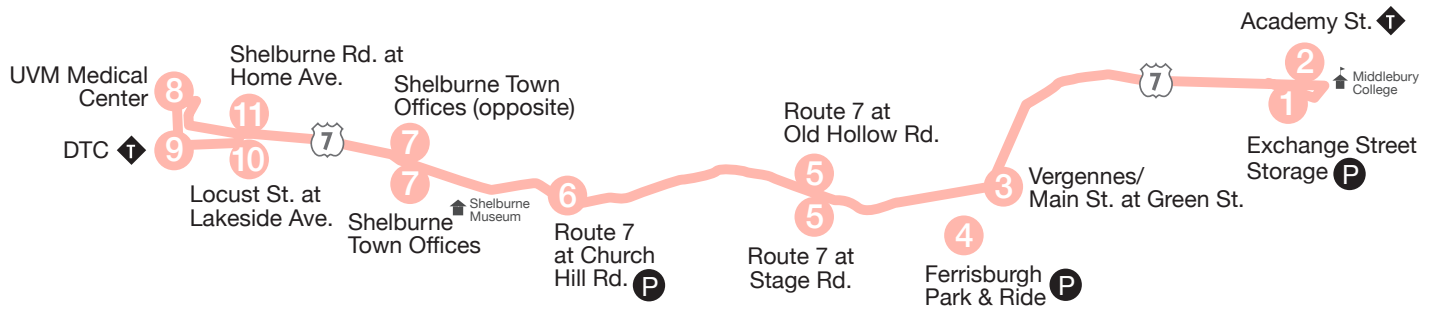

UVM Medical Center	DTC	Shelburne Rd. at Home Ave.	Shelburne Town Offices	Route 7 at Church Hill Rd.	Route 7 at Stage Rd.	Ferrisburgh Park & Ride	Vergennes Opera House	Exchange St. Storage	Academy St.
		⬆			P		P		P	⬆
	8	9	11	7	6	5	4	3	1	2
	-	5:05	5:13	5:22	-	5:30	5:42	5:46	6:10	*6:15
AM	-	6:05	6:13	6:22	-	6:35	6:42	6:46	7:10	*7:15
PM	4:40	4:50	5:00	5:15	R	5:29	5:37	*5:40	6:00	*6:05
	5:20	5:30	5:38	5:48	R	6:09	6:17	6:20	6:35	*6:40

R On-board request only.

P Commuter parking available. Department of Labor Park & Ride please park in the last row near the bike path.

⬆ Transfer point. Please ask driver for assistance.

MIDDLEBURY TO BURLINGTON

	Exchange St. Storage	Academy St.	Vergennes Main at Green St.	Ferrisburgh Park & Ride	Route 7 at Old Hollow Rd.	Route 7 at Church Hill Rd.	Opposite Shelburne Town Offices	UVM Medical Center	Pine St. at Locust St.	DTC	Pine St. at Lakeside Ave.
	P	⬆		P		P				⬆	
	1	2	3	4	5	6	7	8	10	9	10
	6:10	*6:15	6:38	6:43	6:50	6:58	7:04	7:39	-	7:45	7:50
AM	7:10	*7:15	7:38	7:43	7:50	T7:58	8:06	8:39	-	8:45	8:50
PM	6:00	*6:05	6:20	C	6:30	R	6:42	-	7:05	7:15	-
	6:35	*6:40	7:00	C	7:10	R	7:20	-	7:45	7:50	-

C The bus will stop at Ferrisburgh Park & Ride by phone-in request only. Please call 802-540-2468 before 4:30 PM to request a pick-up.

* This stop meets ACTR buses for transfers. For connecting service to Rutland, please call ACTR at least 24 hours in advance at 802-388-1946, TDD 711.

T Drop-off at Vermont Teddy Bear Company by on-board request only.