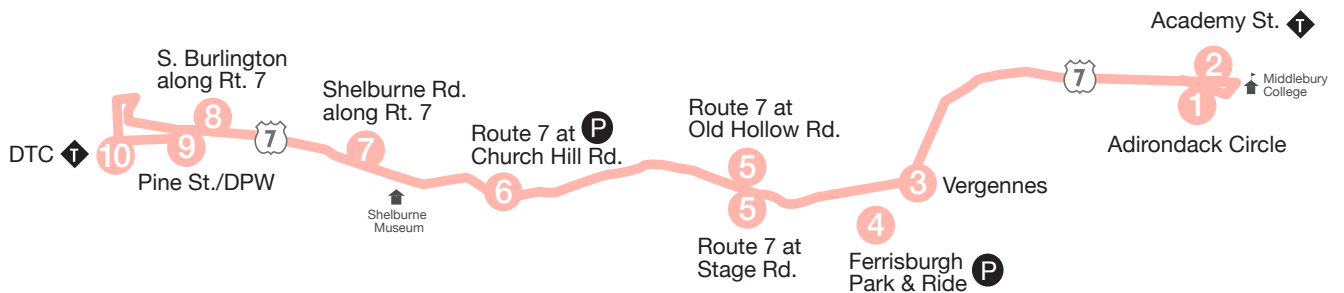

BURLINGTON TO MIDDLEBURY

	DTC	Pine St./DPW	S. Burlington along Rt. 7	Shelburne along Rt. 7	Rt. 7 at Church Hill Rd.	Rt. 7 at Stage Rd.	Ferrisburgh Park & Ride	Vergennes Opera House	Adirondack Circle	Academy St.
	10	9	8	7	6	5	4	3	1	2
AM	11:00	11:07	R	R	11:32	11:40	11:47	11:50	12:13	12:15
PM	1:28	1:35	R	R	2:00	2:08	2:15	2:18	2:41	2:43
	6:00	6:07	R	R	6:32	6:40	6:47	6:50	7:13	7:15

R On-board request only.

P Commuter parking available. Department of Labor Park & Ride please park in the last row near the bike path.

T Transfer point. Please ask driver for assistance.

Operated by:

PO Box 532, 282 Boardman St., Middlebury, VT 05753
802-388-1946, TDD 711

The fare for this route is $4.00 one-way and exact change is required. Bus drivers are not able to make change.

If you wish to transfer to another bus in Burlington, ask the driver for a free transfer pass.

Please see ACTR's System Schedule or a Rider's Guide and schedules for other ACTR bus services, available at actr-vt.org.

Deviations from this route are available up to 1/4 mile upon request. To request a deviation, call ACTR a day in advance at 802-388-1946 or ask a bus driver to assist you. The actual arrival time at each stop may vary depending upon any deviation requests along the route.