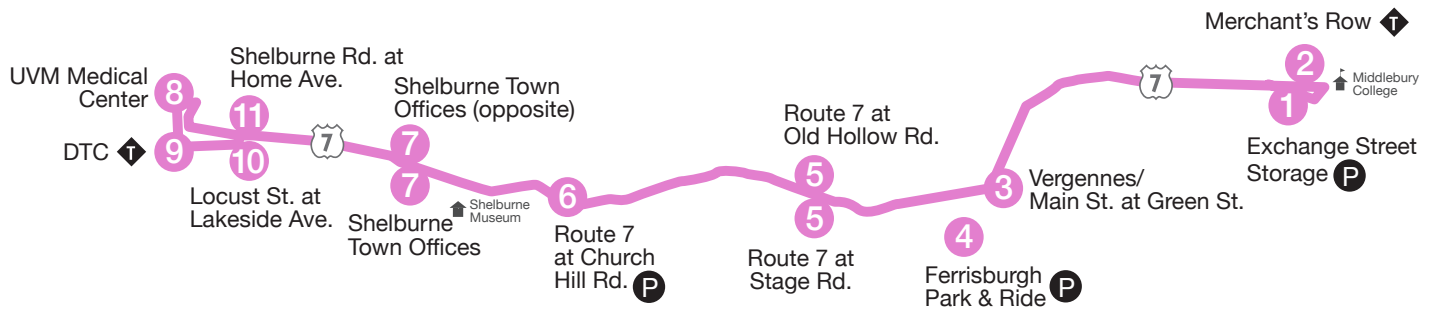

BURLINGTON TO MIDDLEBURY

	UVM Medical Center	DTC	Shelburne Rd. at Home Ave.	Shelburne Town Offices	Route 7 at Church Hill Rd.	Route 7 at Stage Rd.	Ferrisburgh Park & Ride	Vergennes Opera House	Exchange St. Storage	Merchant's Row
		↑			P		P		P	↑
	8	9	11	7	6	5	4	3	1	2
	-	5:05	5:13	5:22	-	5:30	5:42	5:46	6:10	*6:15
AM	-	6:05	6:13	6:22	-	6:35	6:42	6:46	7:10	*7:15
PM	4:40	4:50	5:00	5:15	R	5:29	5:37	*5:40	6:00	*6:05
	5:20	5:30	5:38	5:48	R	6:09	6:17	6:20	6:35	*6:40

R On-board request only.

P Commuter parking available. Department of Labor Park & Ride please park in the last row near the bike path.

↑ Transfer point. Please ask driver for assistance.

MIDDLEBURY TO BURLINGTON

	Exchange St. Storage	Merchant's Row	Vergennes Main at Green St.	Ferrisburgh Park & Ride	Route 7 at Old Hollow Rd.	Route 7 at Church Hill Rd.	Opposite Shelburne Town Offices	UVM Medical Center	Pine St. at Locust St.	DTC	Pine St. at Lakeside Ave.
	P	↑		P		P				↑	
	1	2	3	4	5	6	7	8	10	9	10
	6:10	*6:15	6:38	6:43	6:50	6:58	7:04	7:39	-	7:45	7:50
AM	7:10	*7:15	7:38	7:43	7:50	T7:58	8:06	8:39	-	8:45	8:50
PM	6:00	*6:05	6:20	C	6:30	R	6:42	-	7:05	7:15	-
	6:35	*6:40	7:00	C	7:10	R	7:20	-	7:45	7:50	-

T Drop-off at Vermont Teddy Bear Company by on-board request only.

This route is operated by ACTR. Connections to GMT routes can be made via ACTR's Middlebury LINK Express*.

*ACTR does not accept GMT LINK passes on Saturdays.