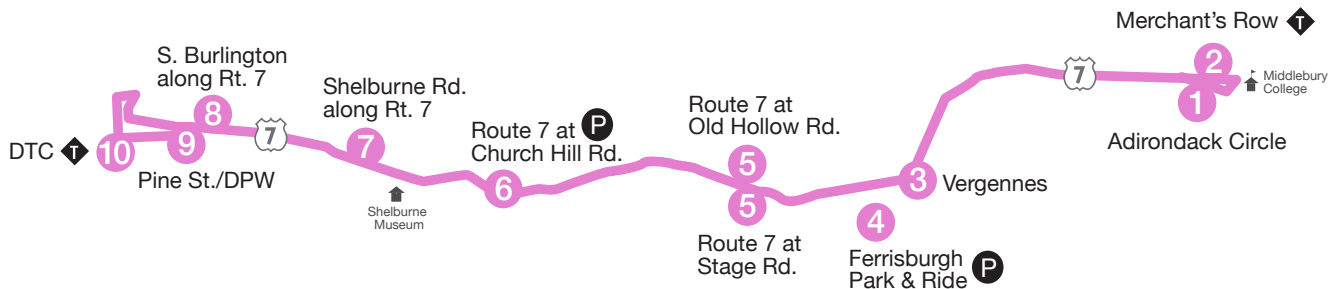

R On-board request only.

P Commuter parking available. Department of Labor Park & Ride please park in the last row near the bike path.

T Transfer point. Please ask driver for assistance.

Operated by:

PO Box 532, 282 Boardman St., Middlebury, VT 05753
802-388-1946, TDD 711

BURLINGTON TO MIDDLEBURY

	10	9	8	7	6	5	4	3	2	1
	DTC	Pine St./DPW	S. Burlington along Rt. 7	Shelburne along Rt. 7	Rt. 7 at Church Hill Rd.	Rt. 7 at Stage Rd.	Ferrisburgh Park & Ride	Vergennes Opera House	Merchant's Row	Adirondack Circle
AM	11:00	11:07	R	R	11:32	11:40	11:47	11:50	12:10	12:15
PM	1:30	1:37	R	R	2:02	2:10	2:17	2:20	2:40	2:45
	6:00	6:07	R	R	6:32	6:40	6:47	6:50	7:10	7:15
	8:30	8:37	R	R	9:02	9:10	9:17	9:20	9:40	9:45

The fare for this route is $4.00 one-way and exact change is required. Bus drivers are not able to make change.

If you wish to transfer to another bus in Burlington, ask the driver for a free transfer pass.

Please see ACTR's System Schedule or a Rider's Guide and schedules for other ACTR bus services, available at actr-vt.org.

Deviations from this route are available up to 1/4 mile upon request. To request a deviation, call ACTR a day in advance at 802-388-1946 or ask a bus driver to assist you. The actual arrival time at each stop may vary depending upon any deviation requests along the route.